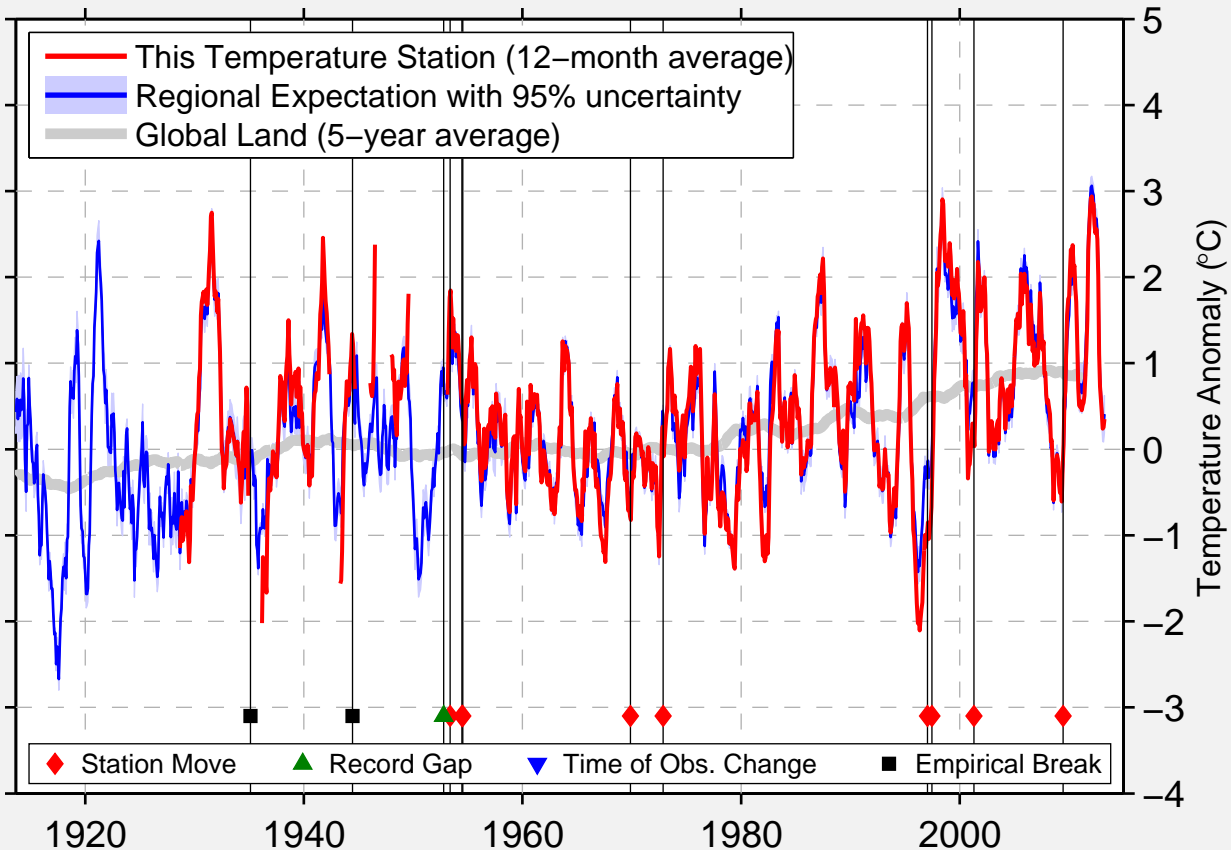

# LAONA 6 SW

45.502 N, 88.767 W (United States)

Data Quality Controlled and Aligned at Breakpoints

Berkeley Earth