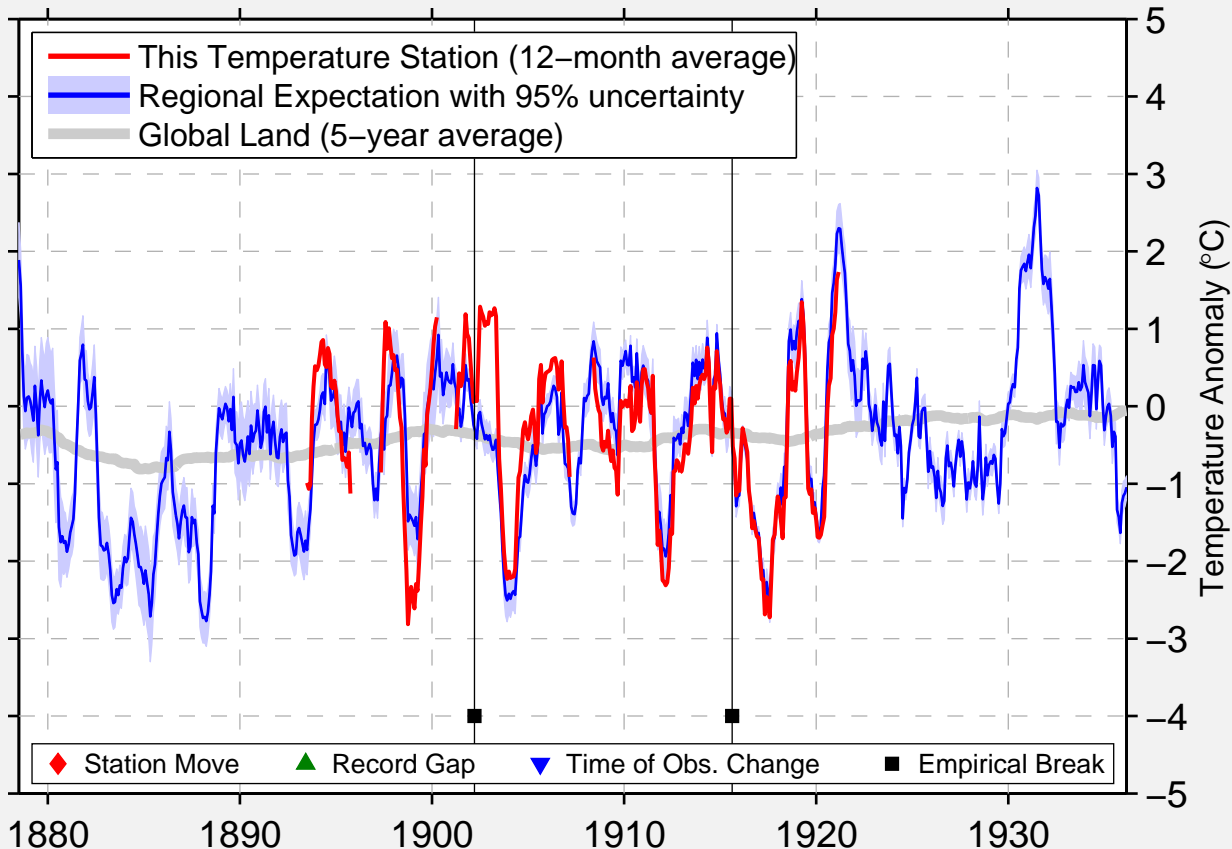

BARRON

45.500 N, 91.833 W (United States)

Data Quality Controlled and Aligned at Breakpoints

Berkeley Earth