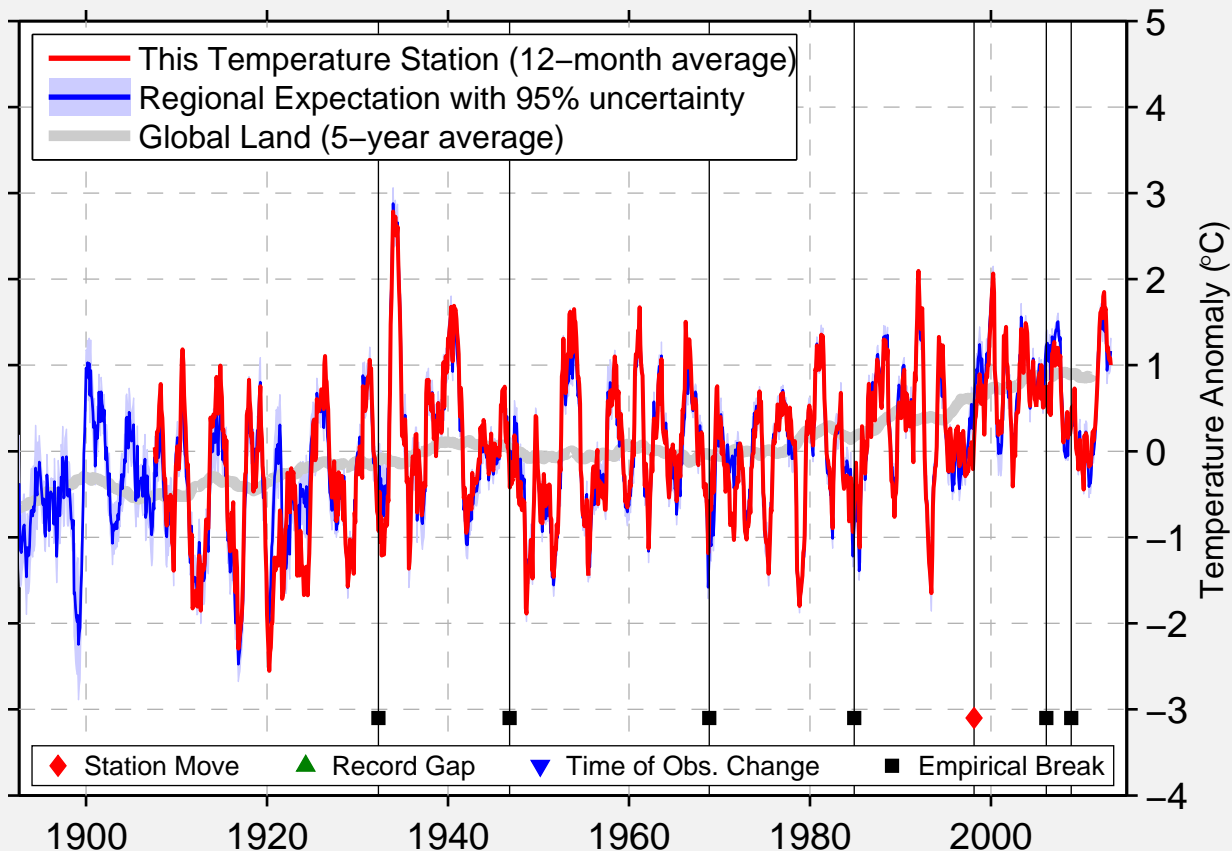

NORRIS MADISON PUMP HS

45.486 N, 111.632 W (United States)

Data Quality Controlled and Aligned at Breakpoints

Berkeley Earth