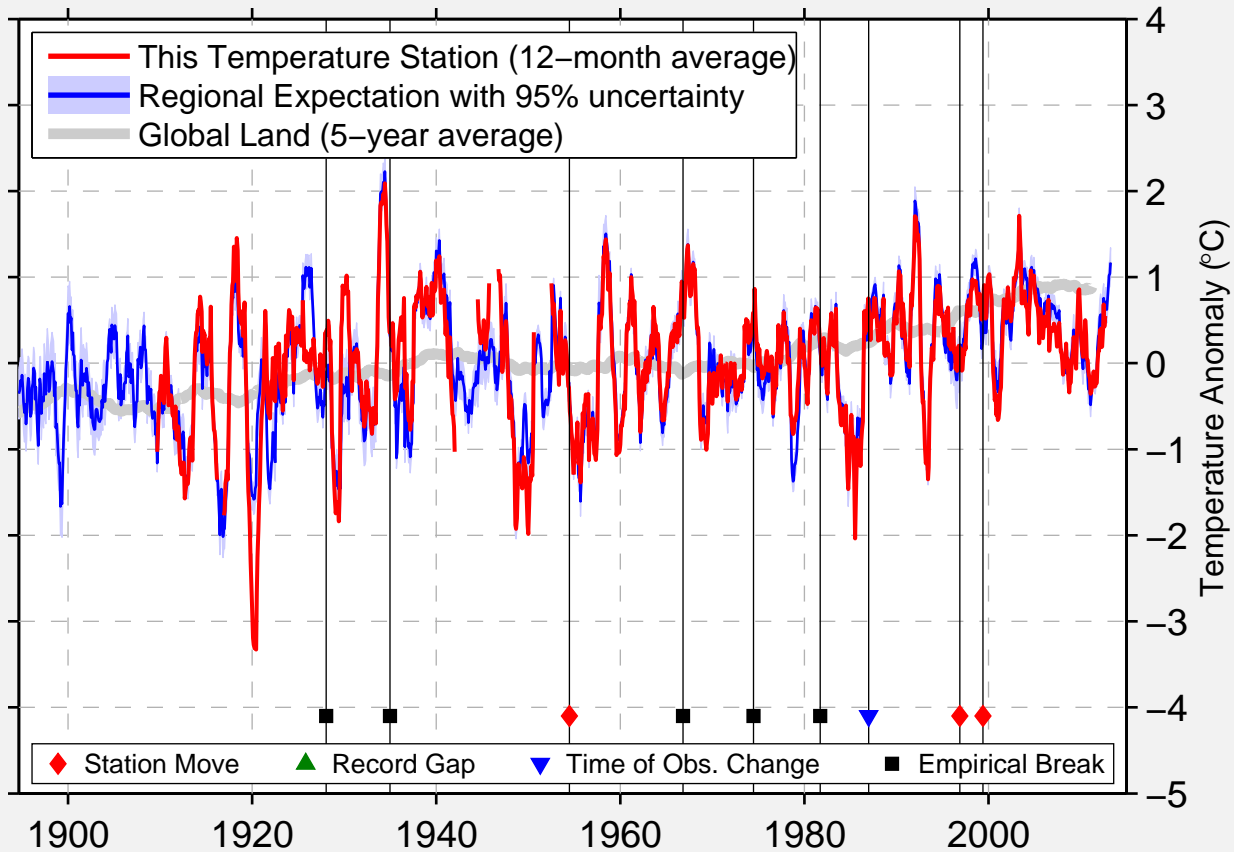

# PILOT ROCK 1 SE

45.476 N, 118.825 W (United States)

Data Quality Controlled and Aligned at Breakpoints

Berkeley Earth