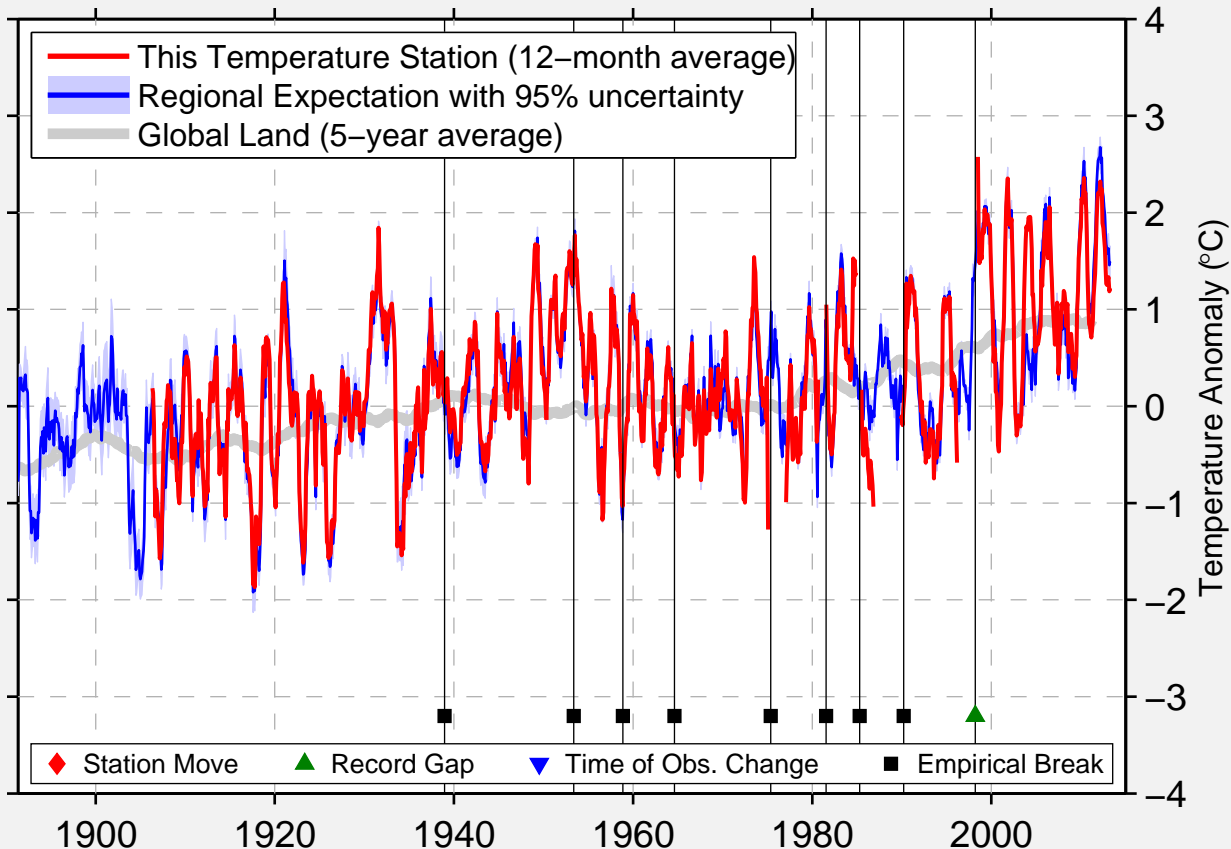

# GREENVILLE MAINE FORESTRY SVC

45.456 N, 69.570 W (United States)

Data Quality Controlled and Aligned at Breakpoints

Berkeley Earth