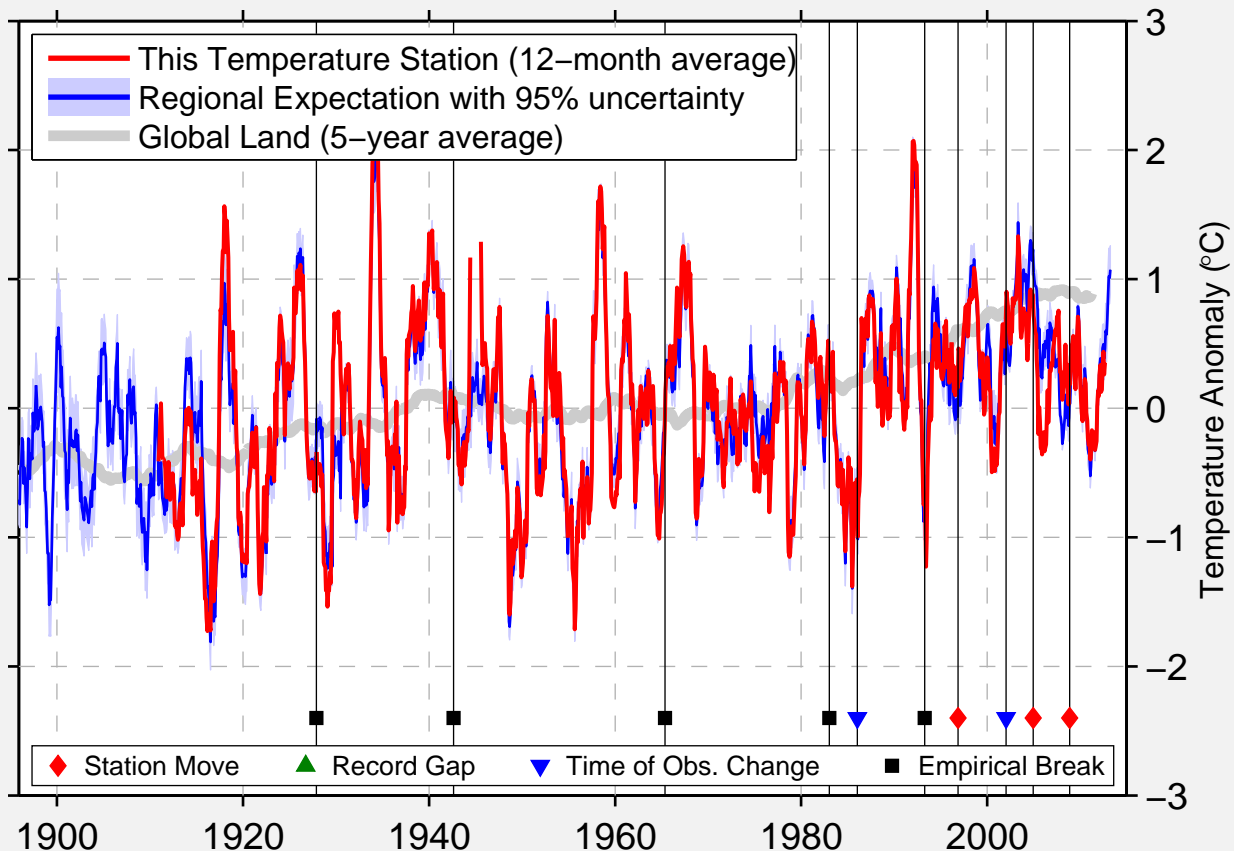

# DUFUR

45.454 N, 121.130 W (United States)

Data Quality Controlled and Aligned at Breakpoints

Berkeley Earth