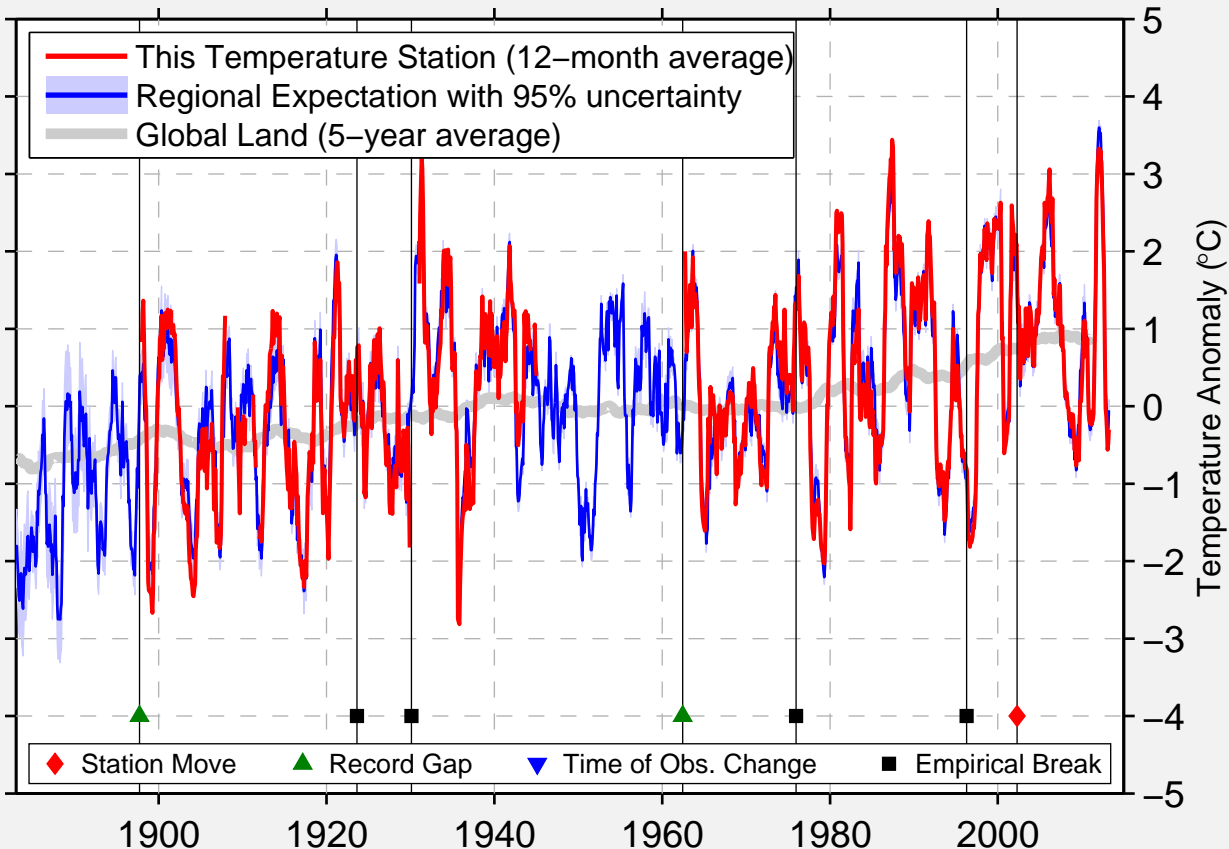

IPSWICH

45.448 N, 99.038 W (United States)

Data Quality Controlled and Aligned at Breakpoints

Berkeley Earth