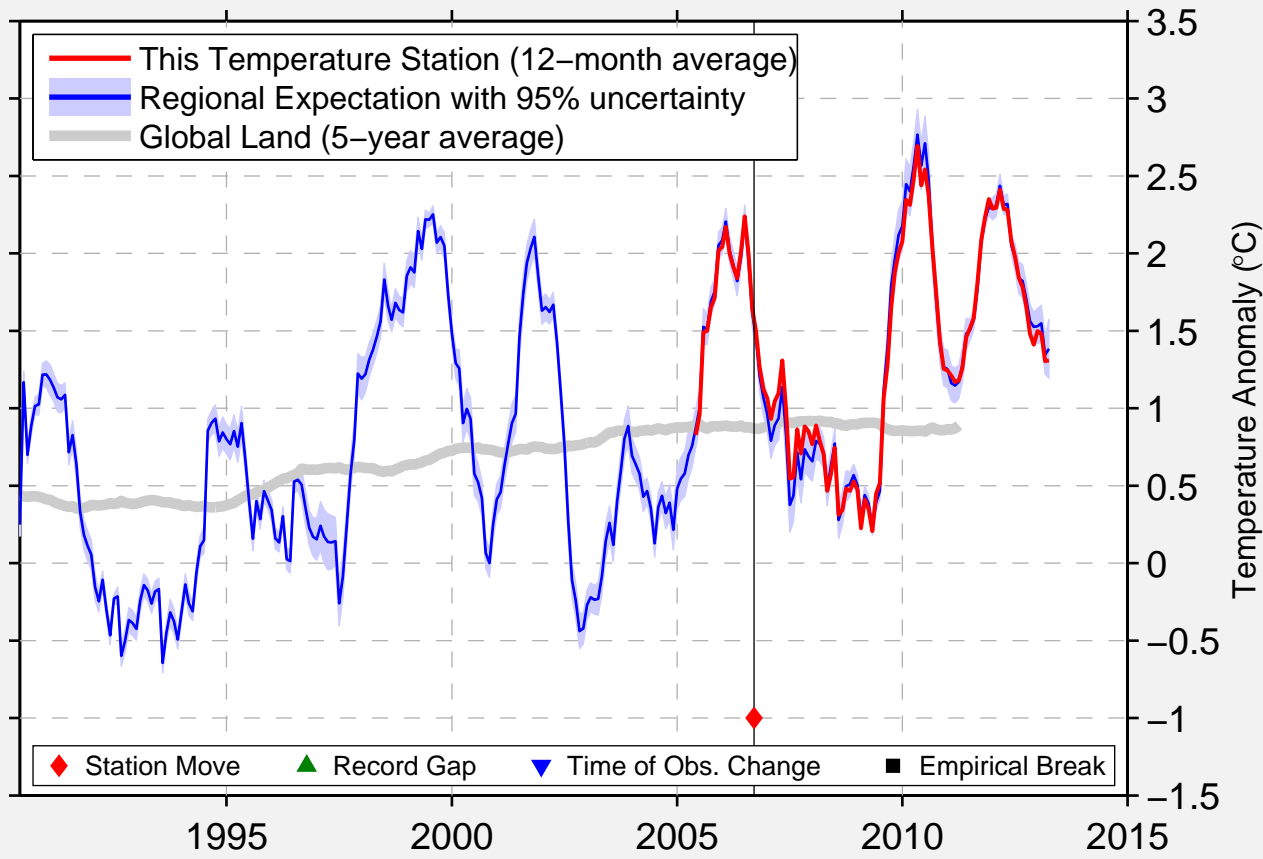

TOPSFIELD 2

45.435 N, 67.721 W (United States)

◆ Station Move ▲ Record Gap ▼ Time of Obs. Change ■ Empirical Break