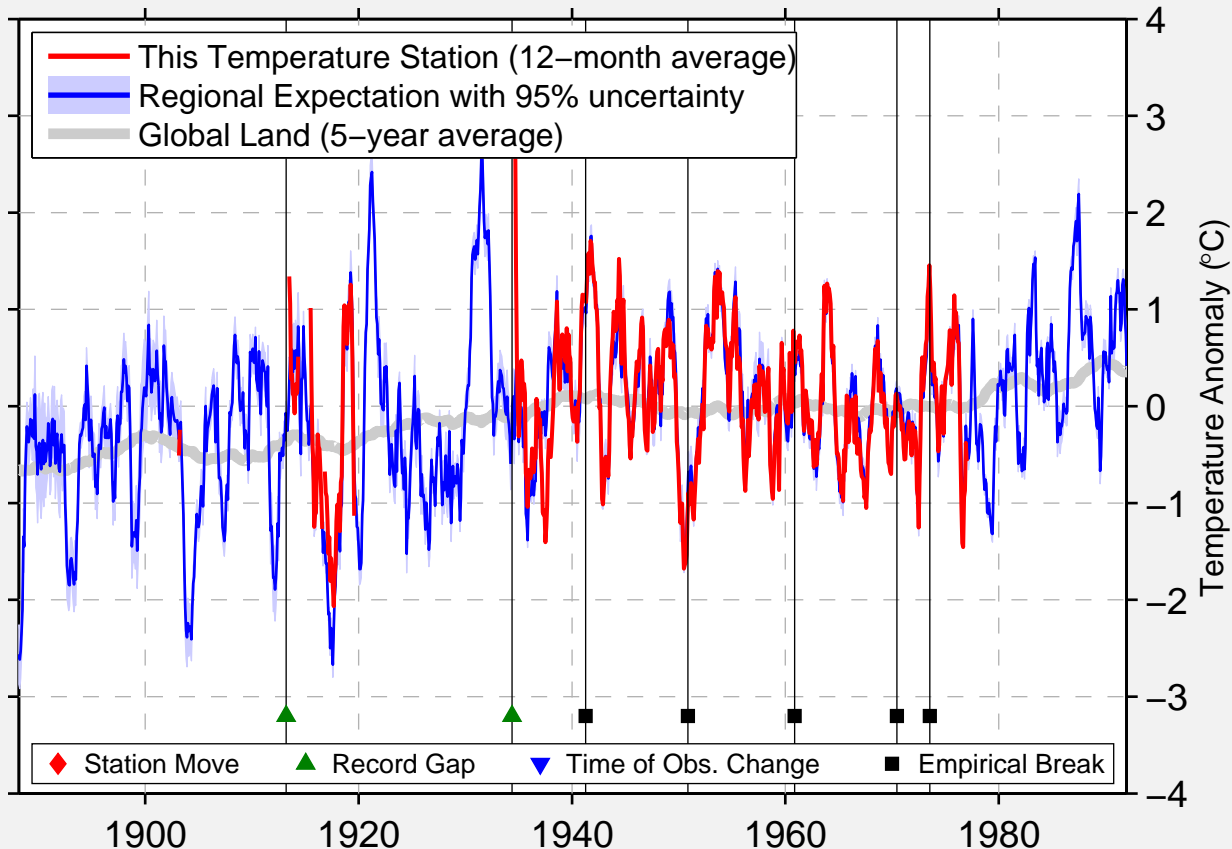

TOMAHAWK SPIRIT RESERVOIR

45.433 N, 89.750 W (United States)

Data Quality Controlled and Aligned at Breakpoints

Berkeley Earth