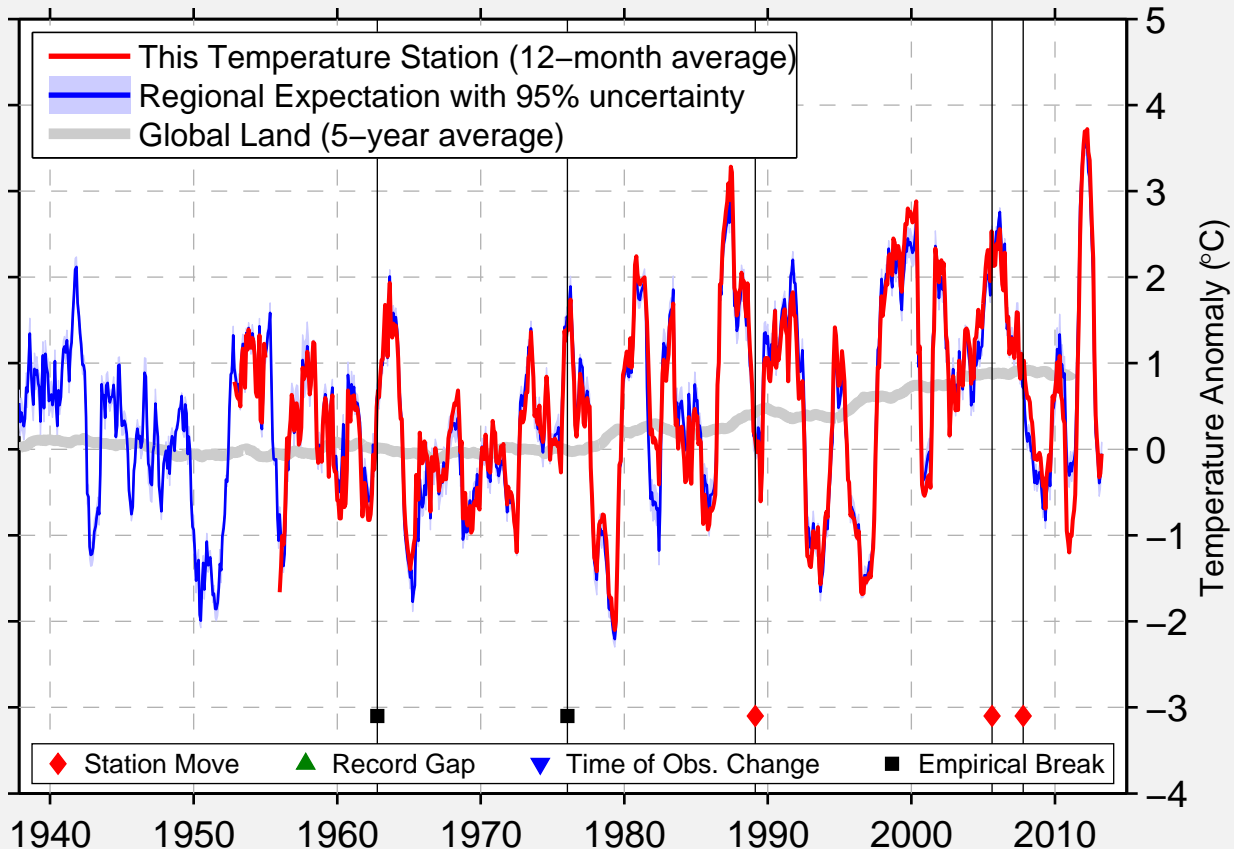

WAUBAY NATL WILDLIFE REF

45.433 N, 97.333 W (United States)

Data Quality Controlled and Aligned at Breakpoints

Berkeley Earth