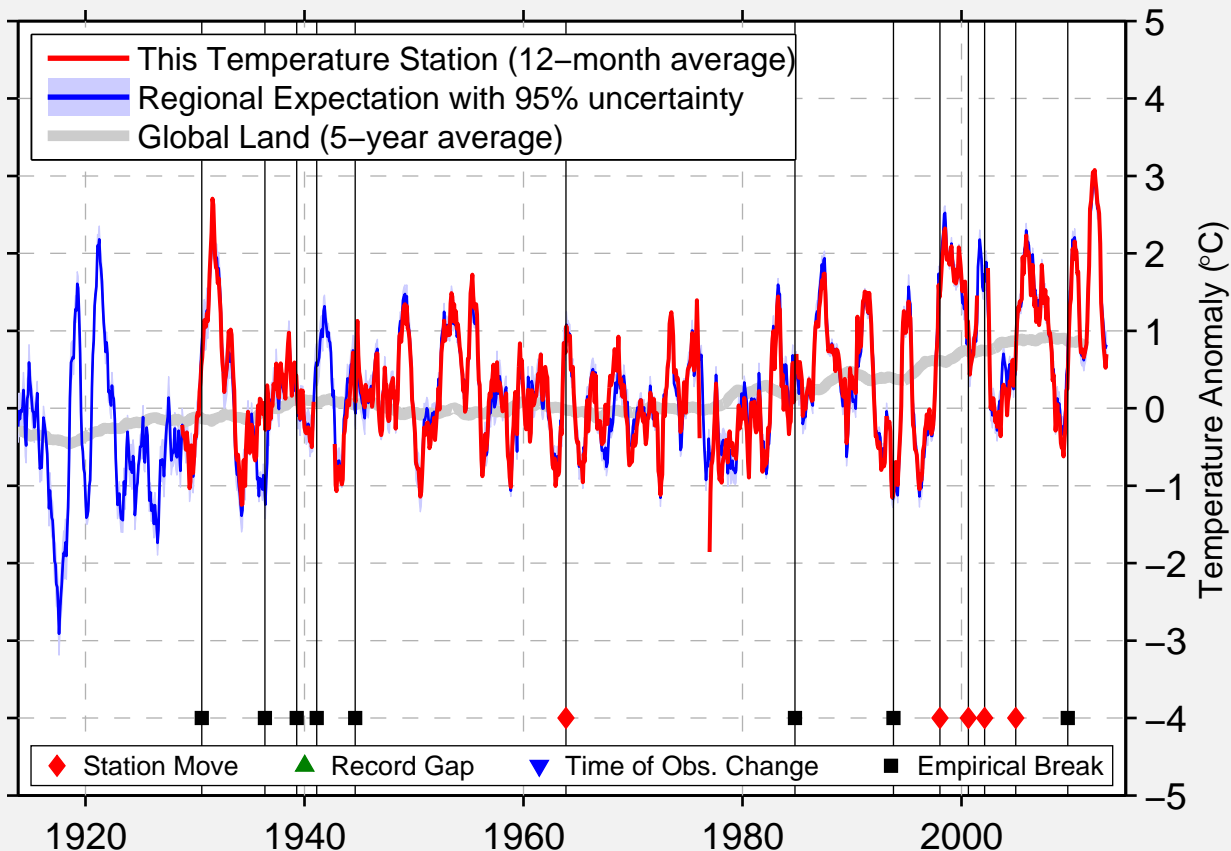

# ONAWAY STATE PARK

45.426 N, 84.232 W (United States)

Data Quality Controlled and Aligned at Breakpoints

Berkeley Earth