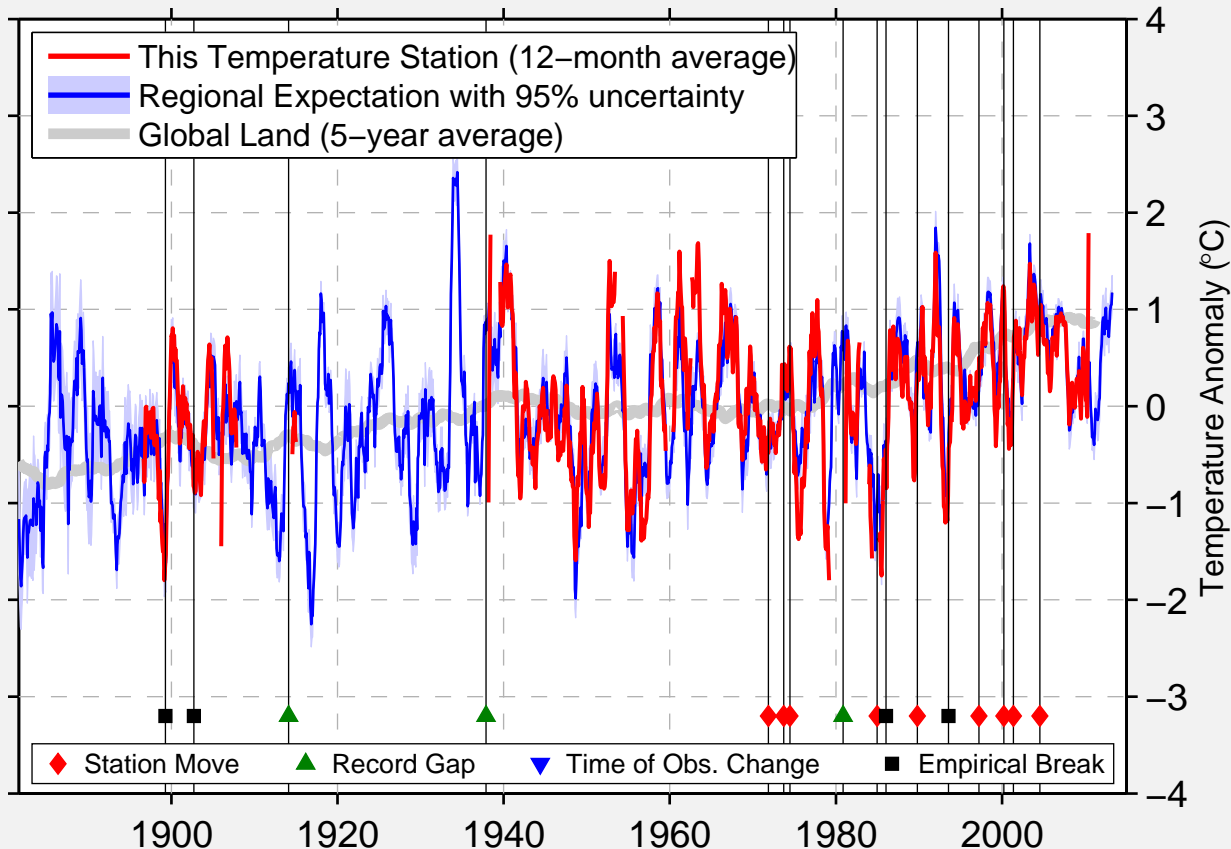

# RIGGINS

45.424 N, 116.315 W (United States)

Data Quality Controlled and Aligned at Breakpoints

Berkeley Earth