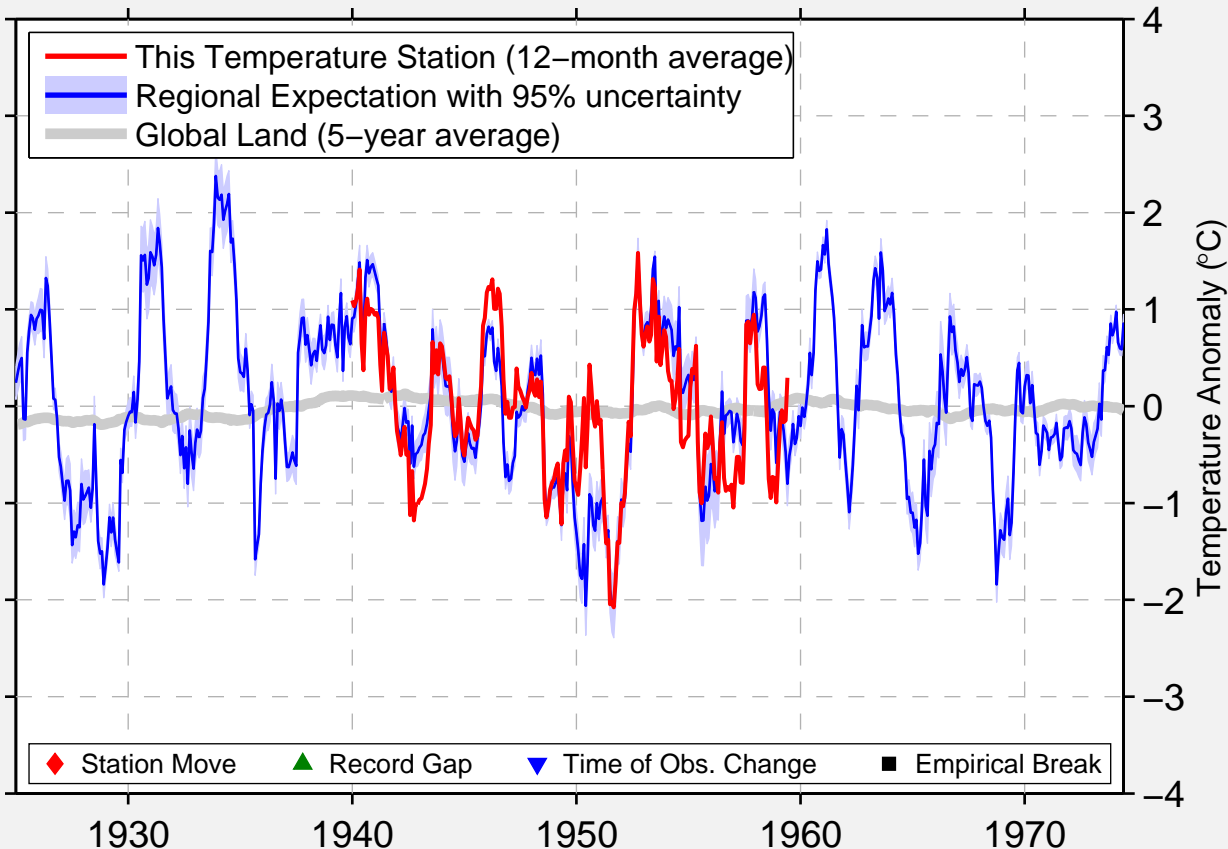

CAMPBELL FARM CAMP 4

45.417 N, 107.900 W (United States)

Data Quality Controlled and Aligned at Breakpoints

Berkeley Earth