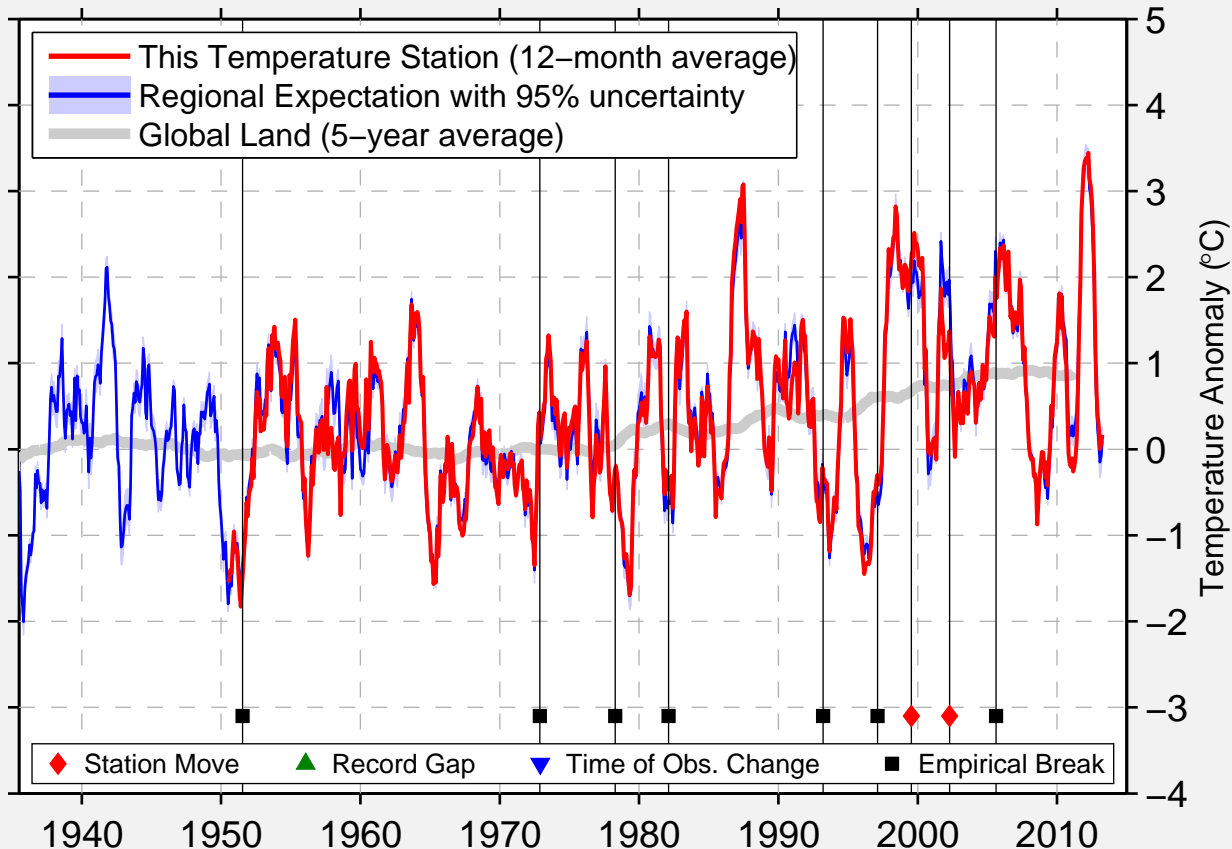

# ST CROIX FALLS

45.412 N, 92.646 W (United States)

Data Quality Controlled and Aligned at Breakpoints

Berkeley Earth