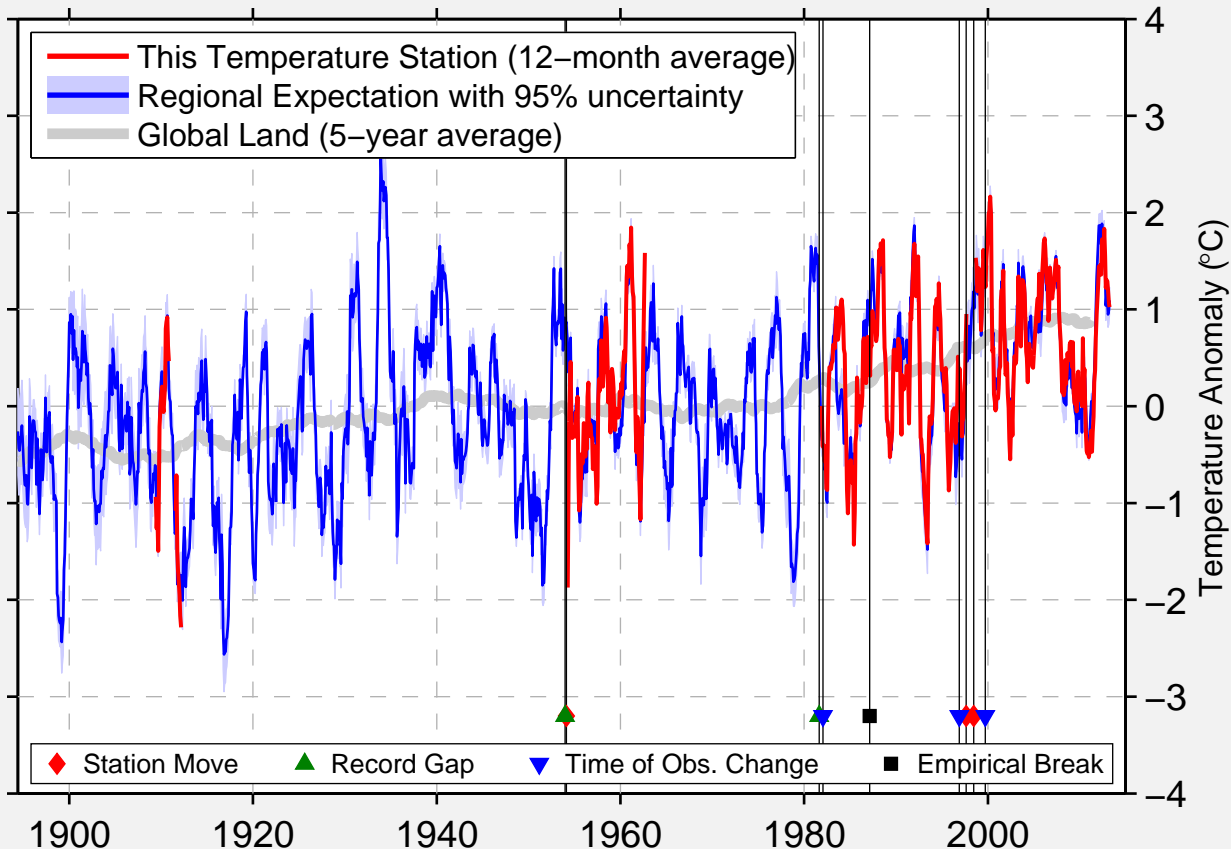

NYE MOUAT MINE

45.409 N, 109.854 W (United States)

Data Quality Controlled and Aligned at Breakpoints

Berkeley Earth