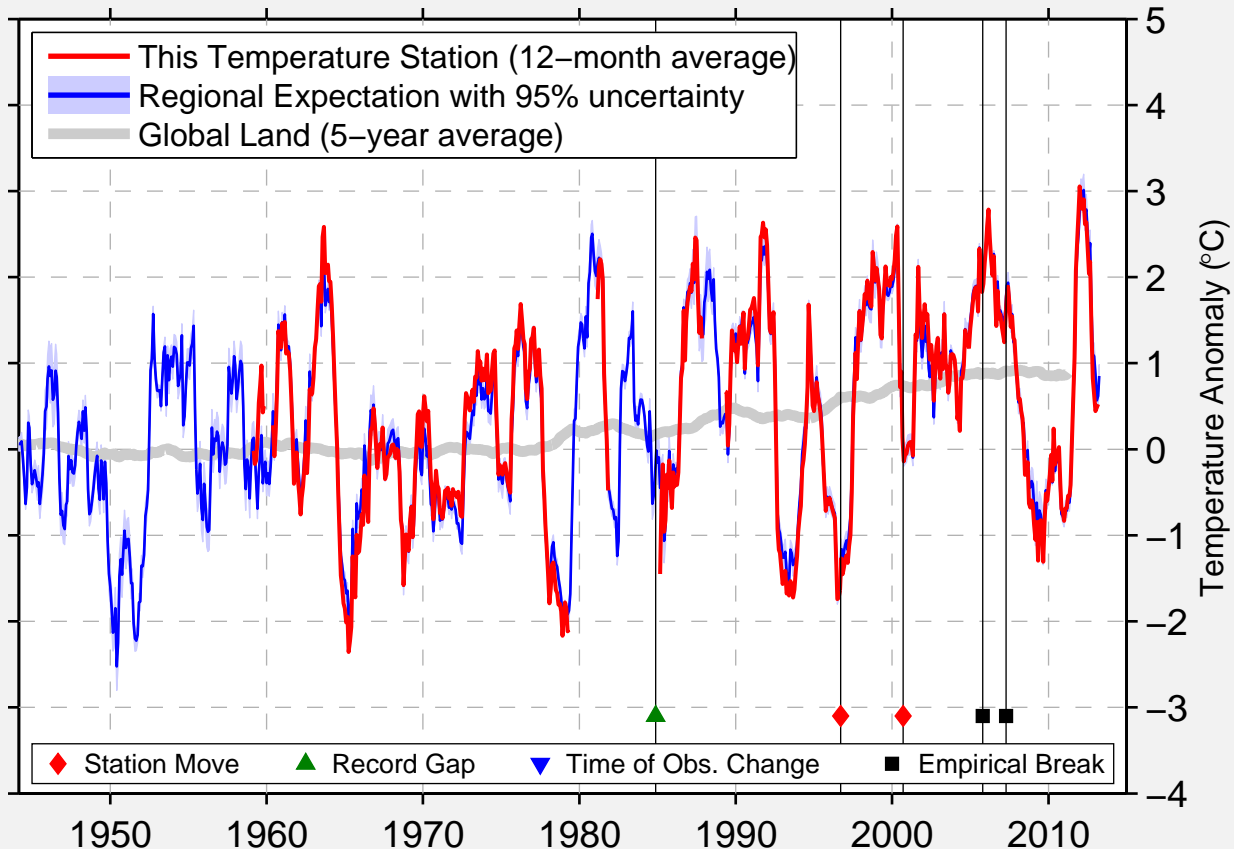

# GLAD VALLEY 2 W

45.405 N, 101.817 W (United States)

Data Quality Controlled and Aligned at Breakpoints

Berkeley Earth