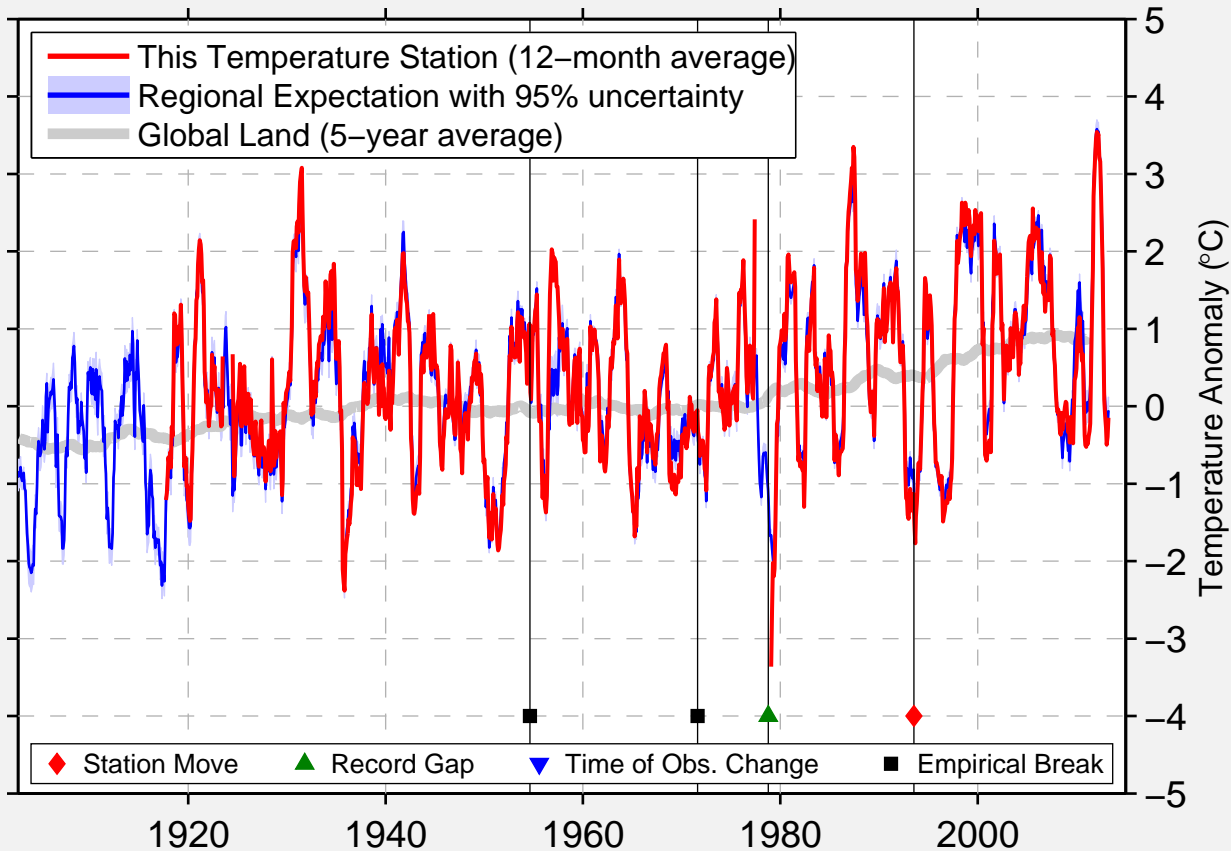

ARTICHOKE LAKE

45.378 N, 96.154 W (United States)

Data Quality Controlled and Aligned at Breakpoints

Berkeley Earth