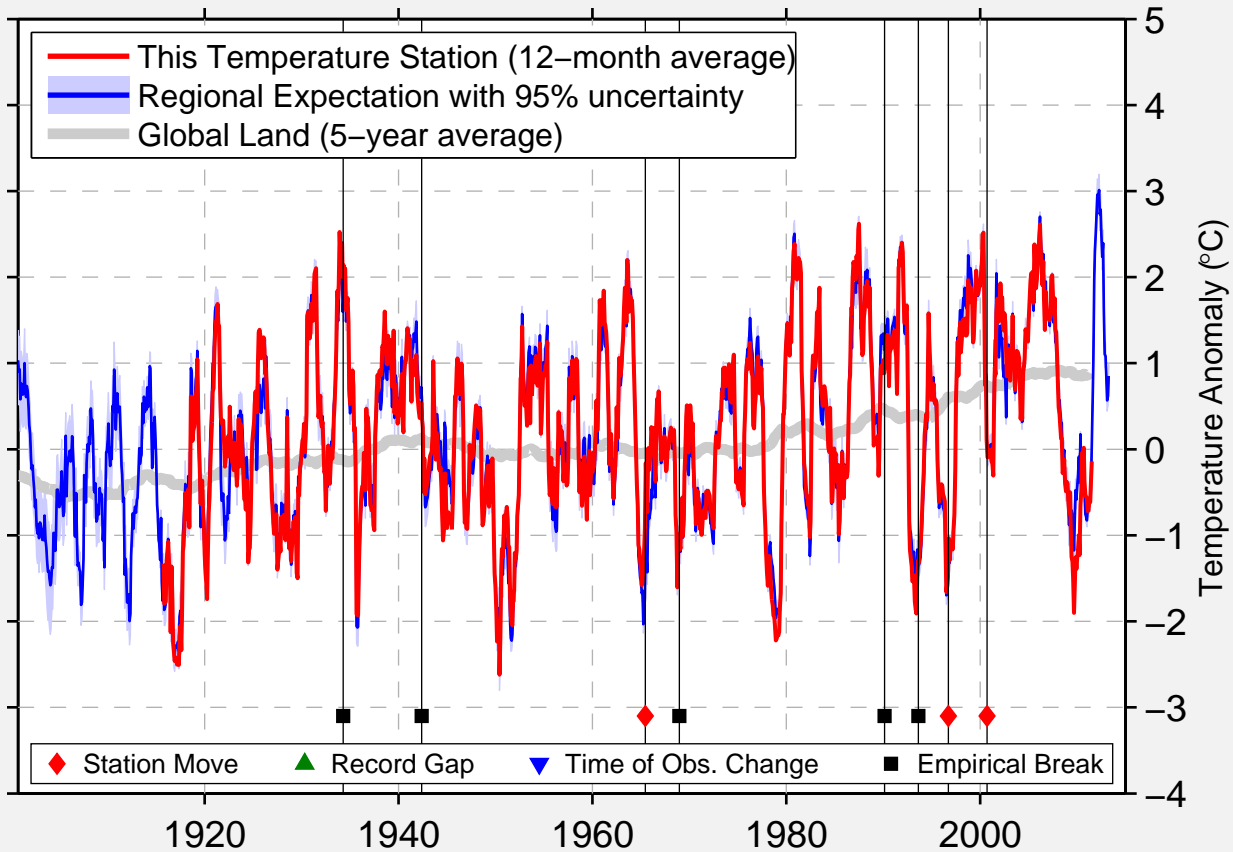

REDIG 11 NE

45.377 N, 103.368 W (United States)

Data Quality Controlled and Aligned at Breakpoints

Berkeley Earth