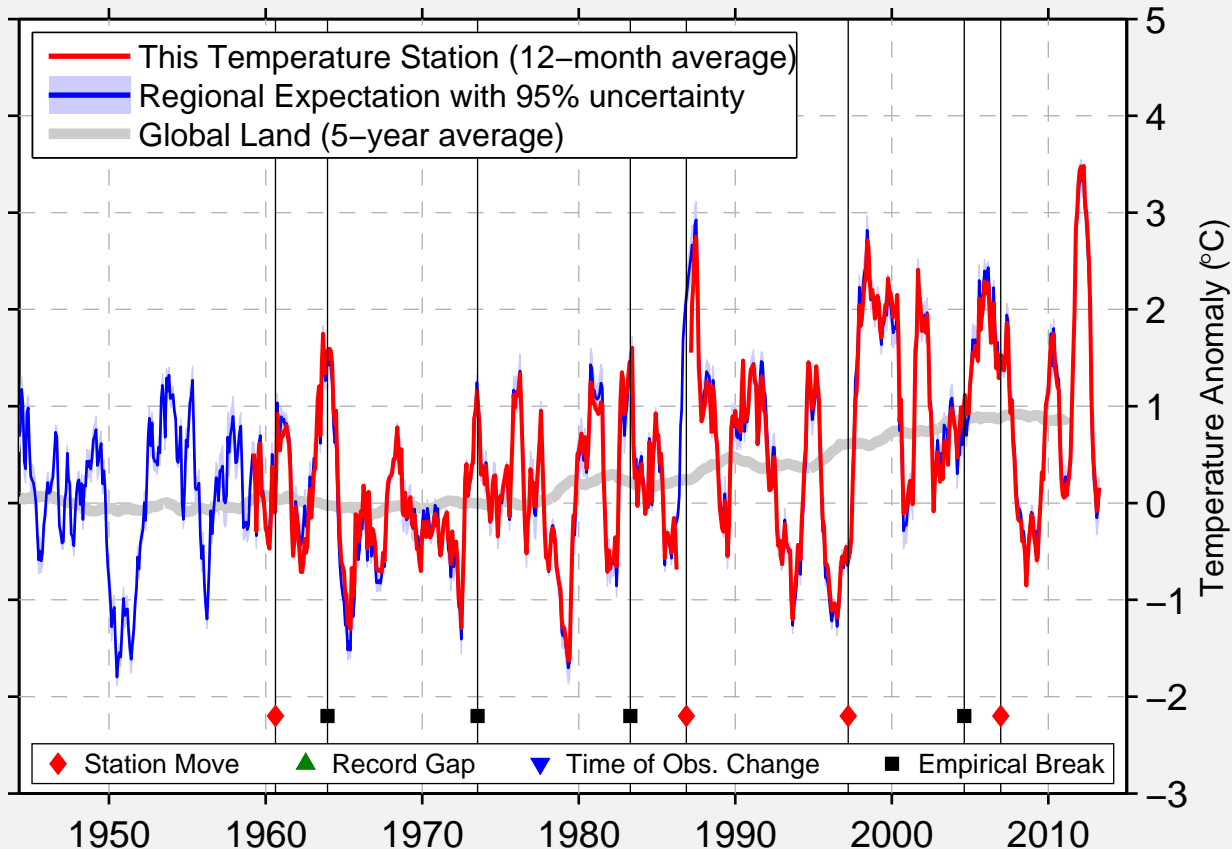

# FOREST LAKE 5 NE

45.349 N, 92.917 W (United States)

Data Quality Controlled and Aligned at Breakpoints

Berkeley Earth