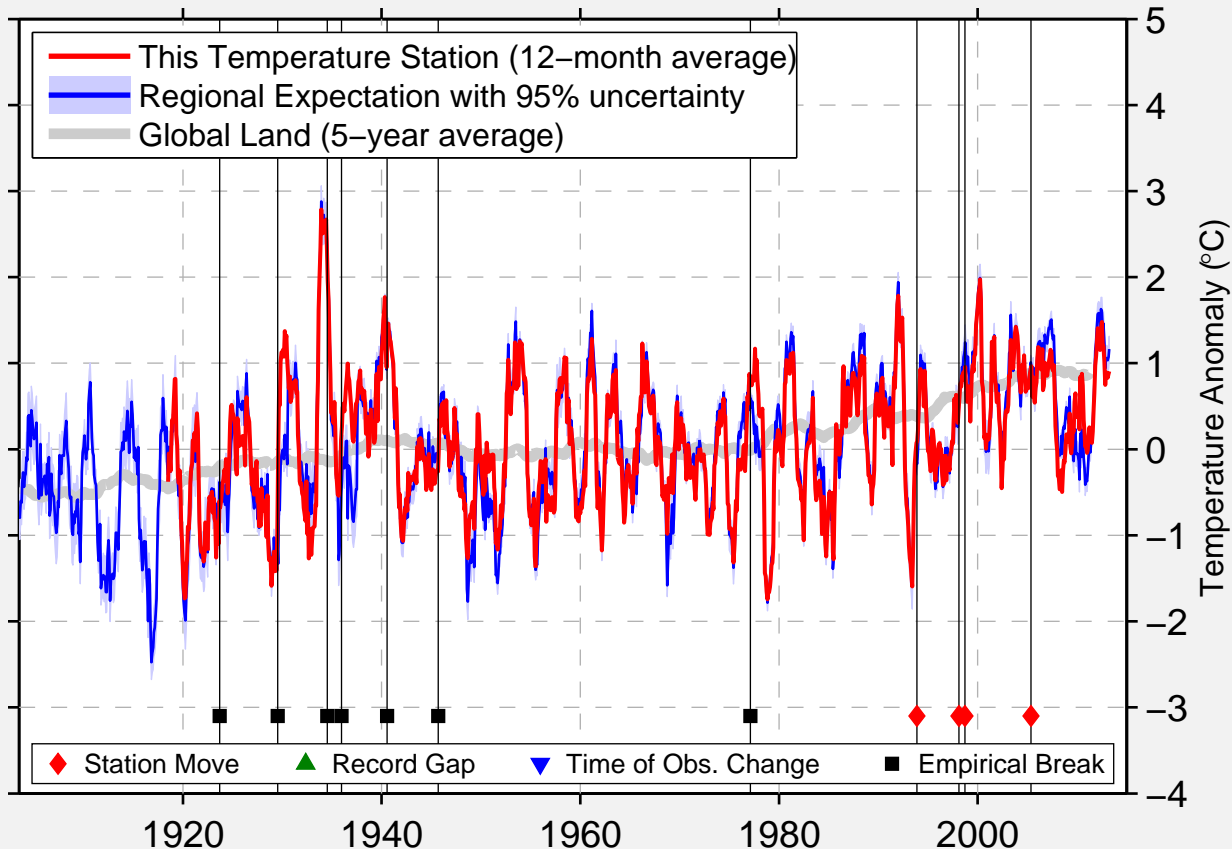

# ENNIS

45.348 N, 111.718 W (United States)

Data Quality Controlled and Aligned at Breakpoints

Berkeley Earth