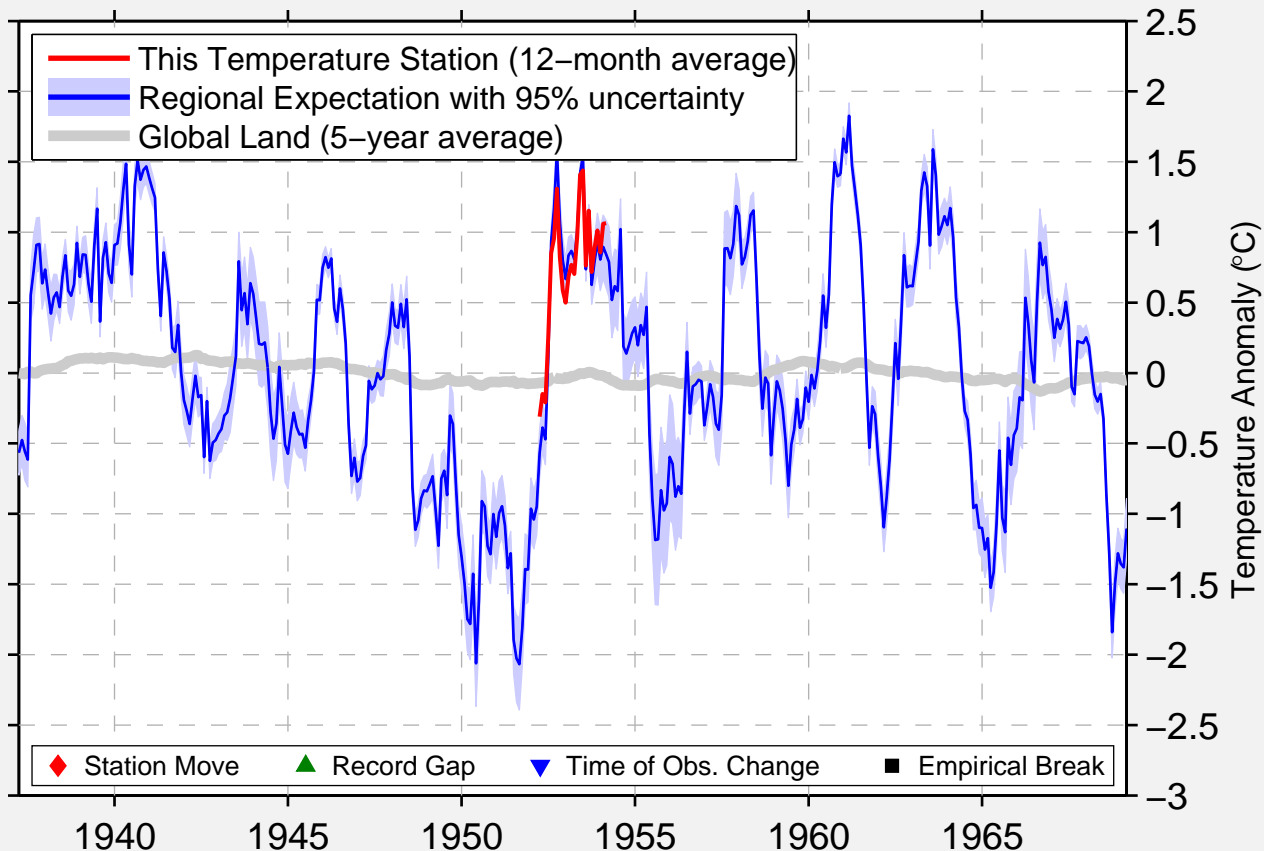

# BIRNEY 11 E

45.333 N, 106.250 W (United States)

Data Quality Controlled and Aligned at Breakpoints

Berkeley Earth