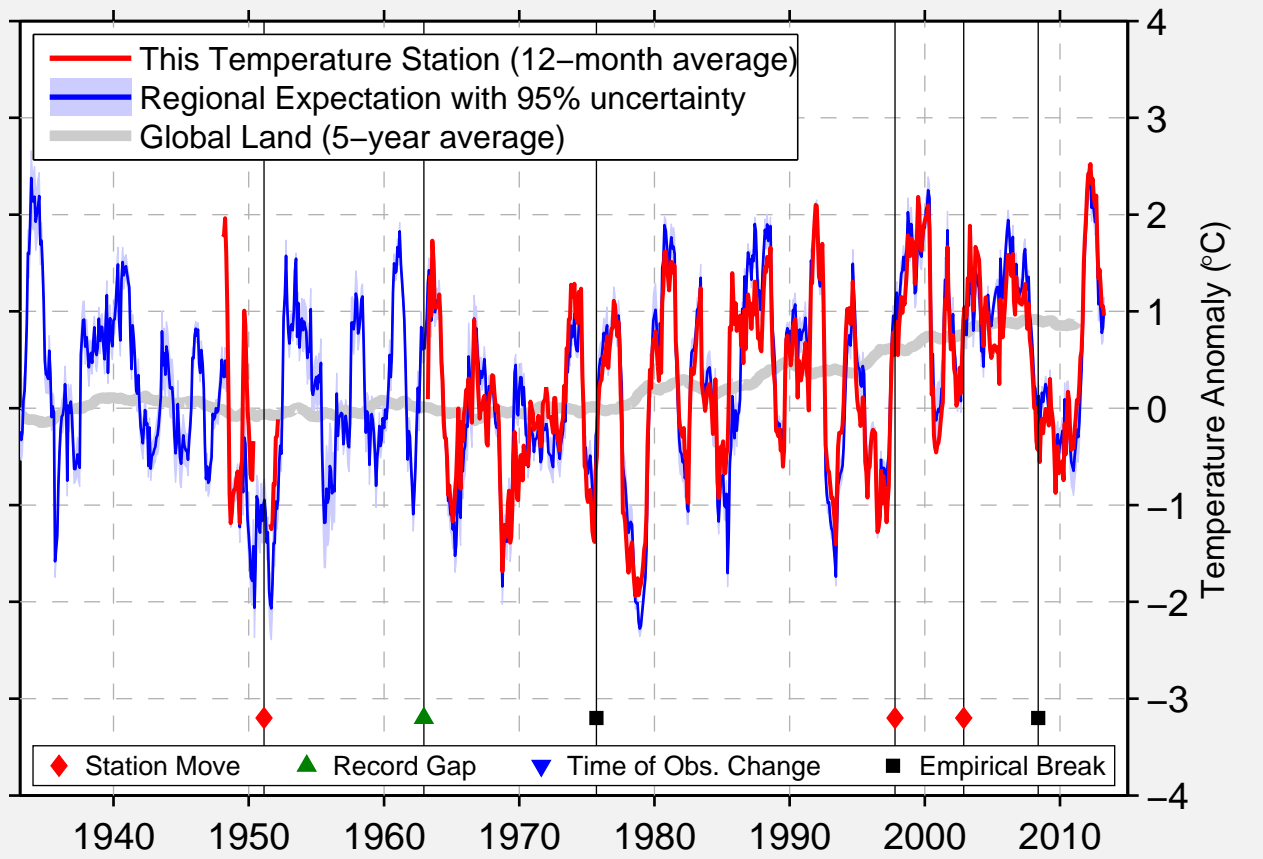

# YELLOWTAIL DAM

45.313 N, 107.938 W (United States)

Data Quality Controlled and Aligned at Breakpoints

Berkeley Earth