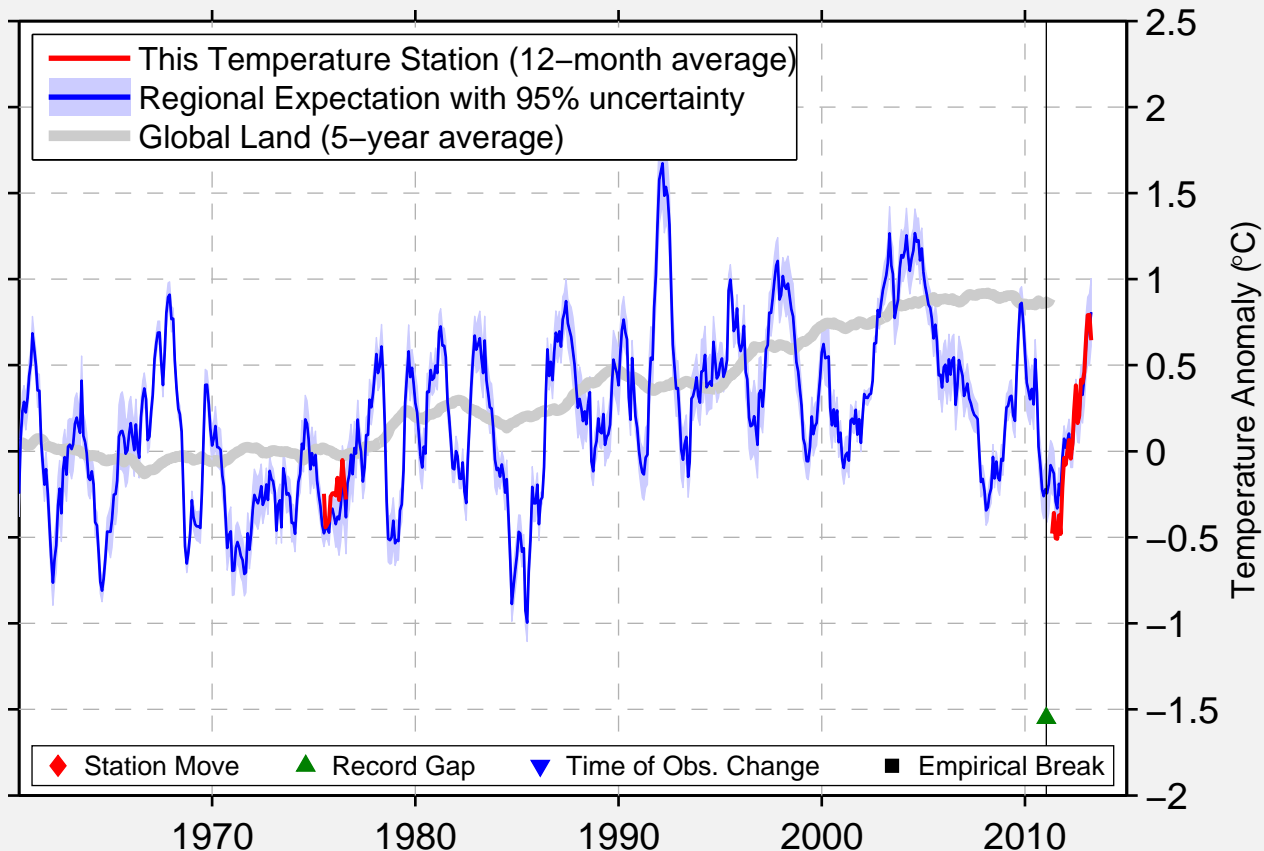

REX 1 S

45.303 N, 122.913 W (United States)

Data Quality Controlled and Aligned at Breakpoints

Berkeley Earth