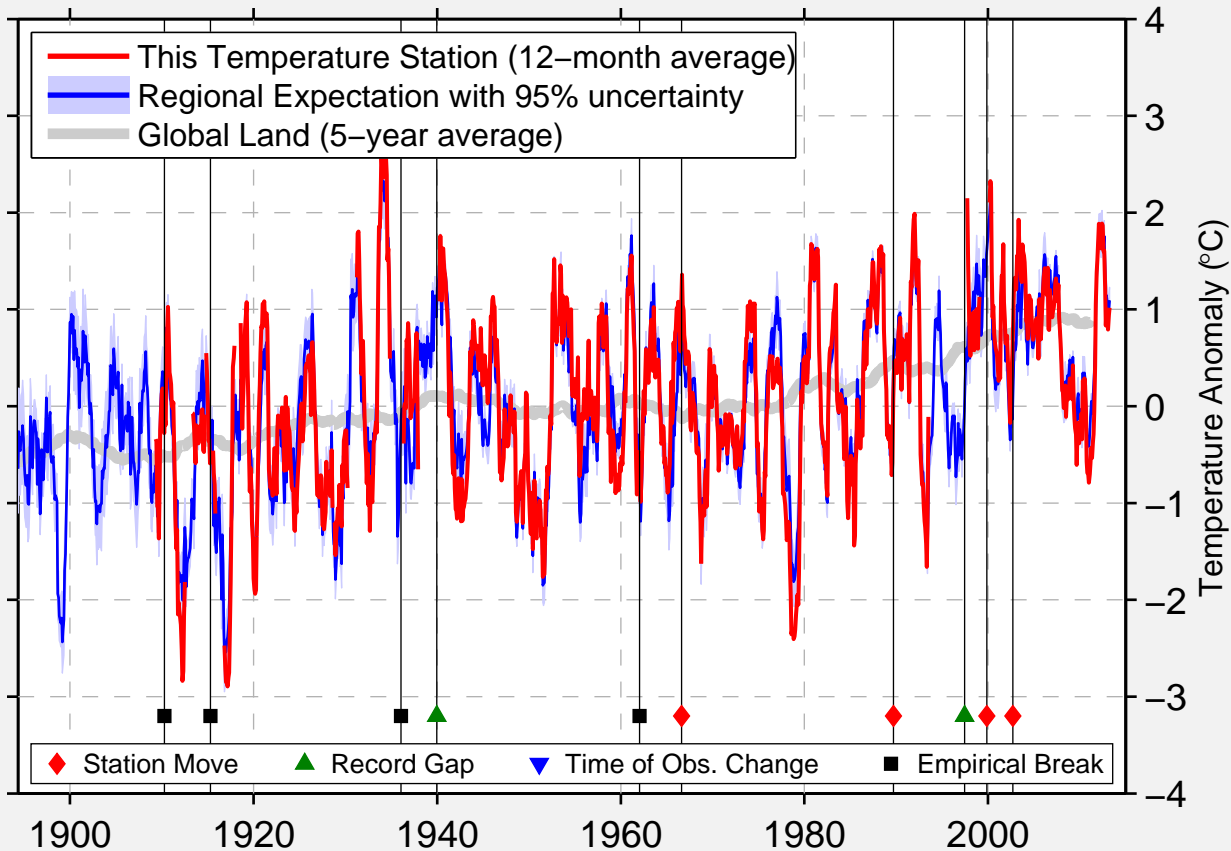

BRIDGER 1 S

45.301 N, 108.917 W (United States)

Data Quality Controlled and Aligned at Breakpoints

Berkeley Earth