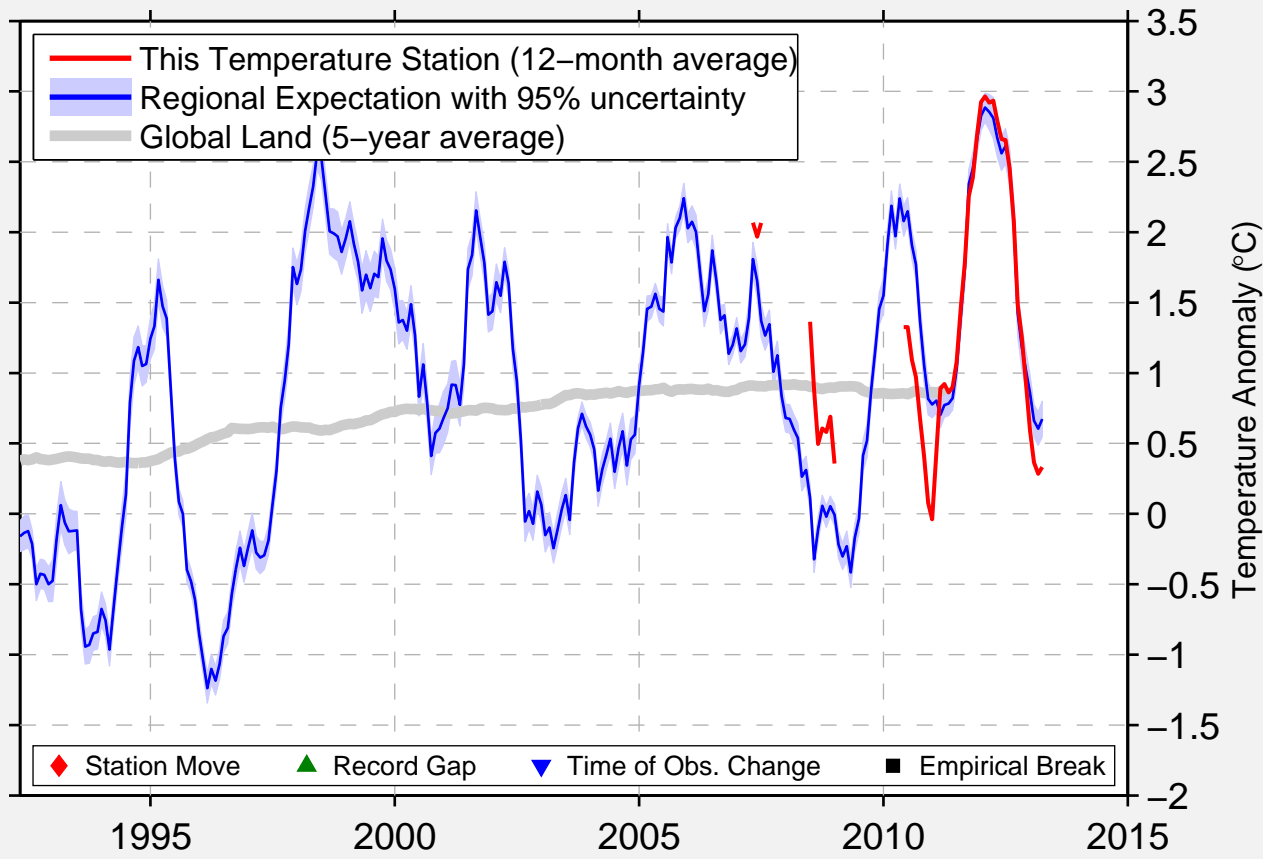

# N PIER DEATHS DOOR

45.283 N, 86.983 W (United States)

Data Quality Controlled and Aligned at Breakpoints

Berkeley Earth