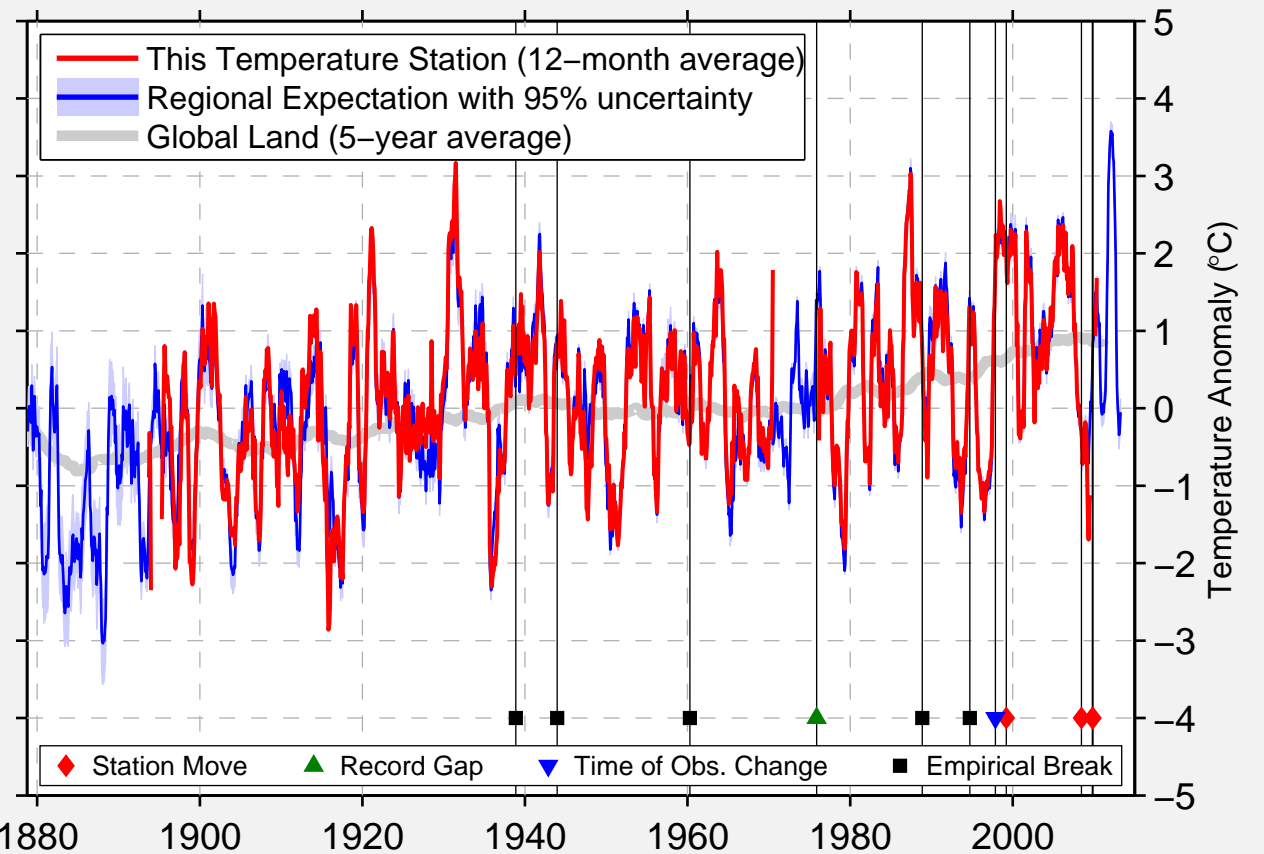

# NEW LONDON SPICER

45.282 N, 94.943 W (United States)

Data Quality Controlled and Aligned at Breakpoints

Berkeley Earth