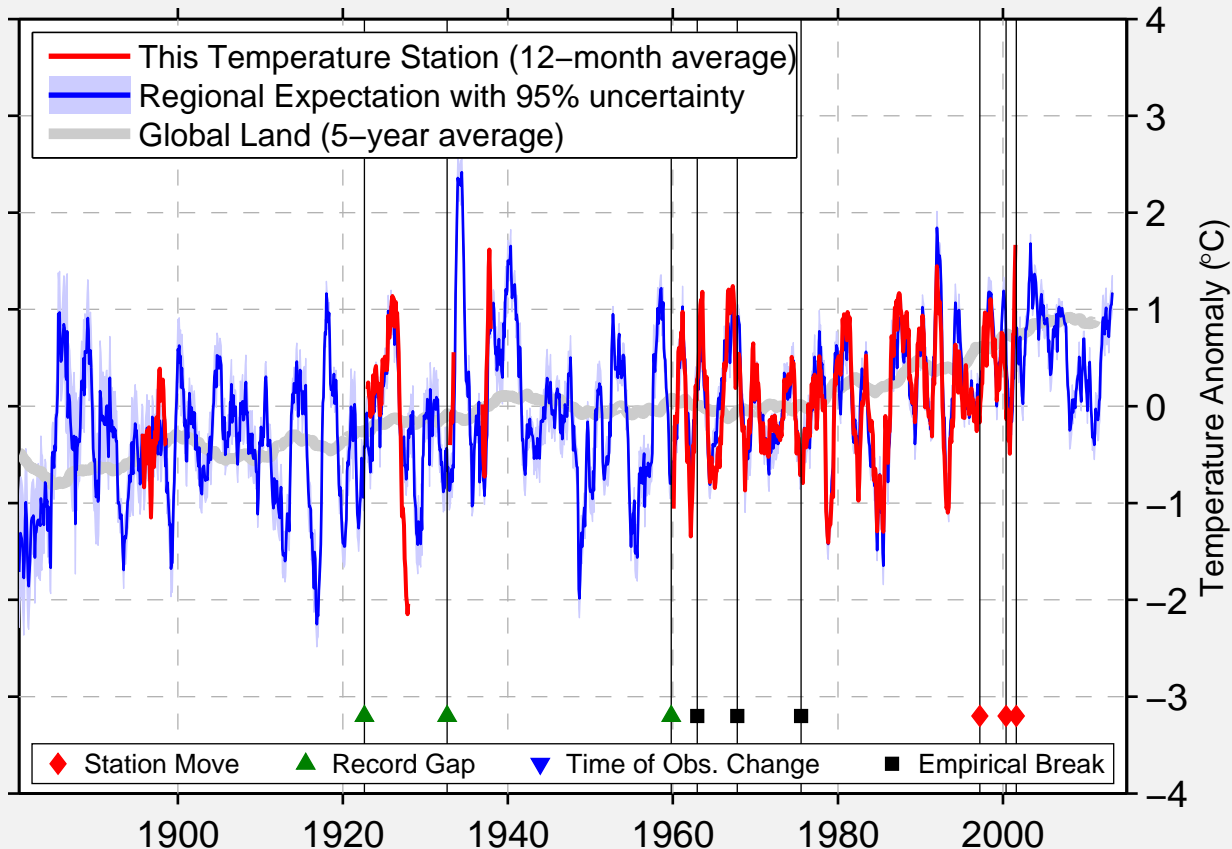

WARREN

45.267 N, 115.669 W (United States)

Data Quality Controlled and Aligned at Breakpoints

Berkeley Earth