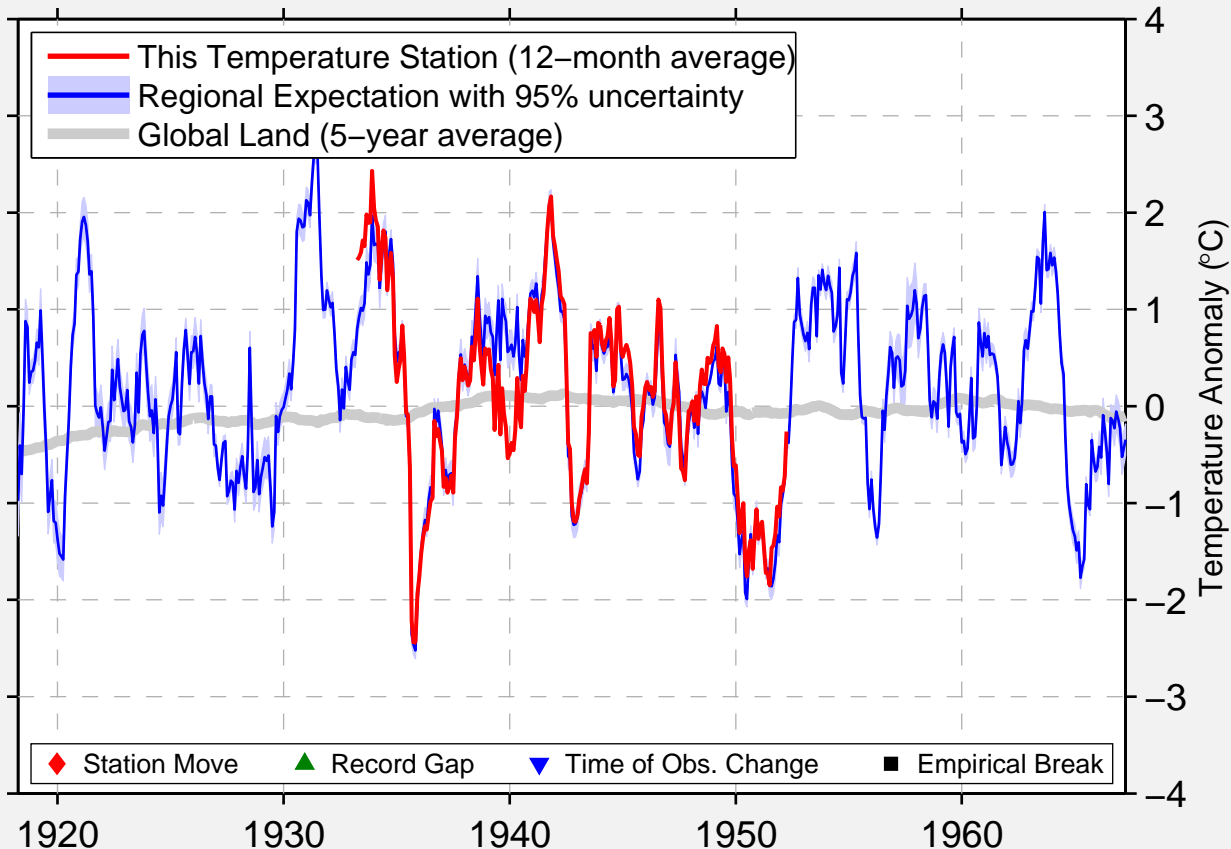

GELHAUS FARM

45.250 N, 97.450 W (United States)

Data Quality Controlled and Aligned at Breakpoints

Berkeley Earth