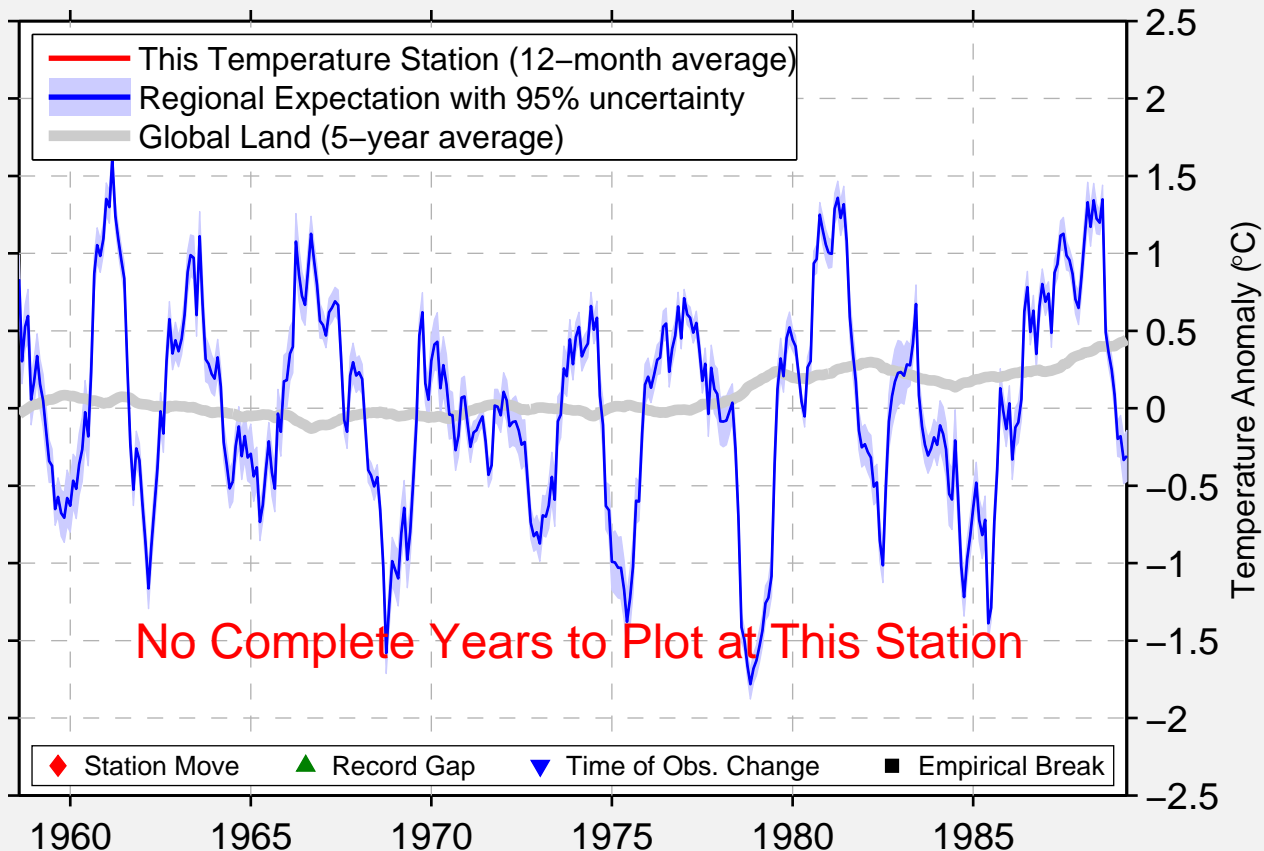

# DILLON SAWRS

45.250 N, 112.550 W (United States)

Data Quality Controlled and Aligned at Breakpoints

Berkeley Earth