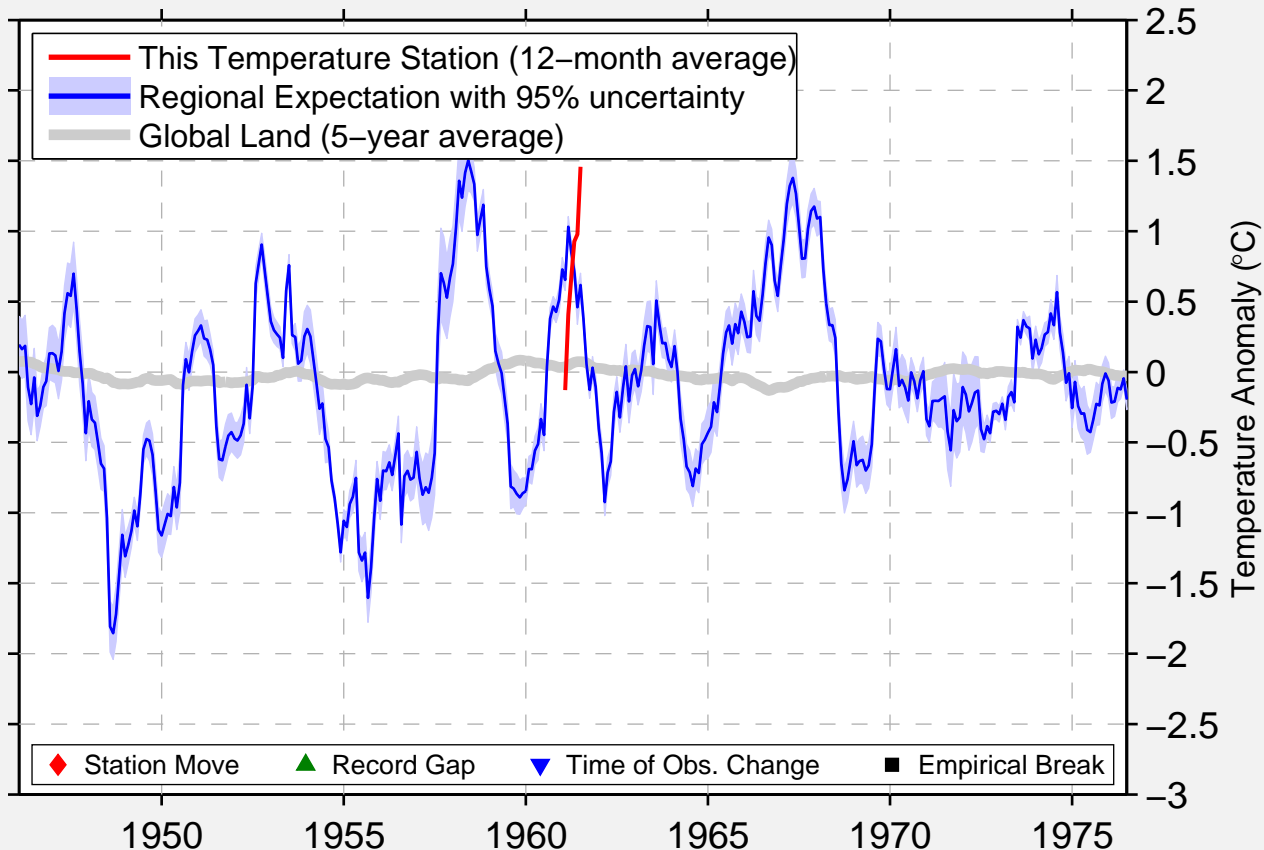

LA GRANDE 16 WSW

45.250 N, 118.400 W (United States)

Data Quality Controlled and Aligned at Breakpoints

Berkeley Earth