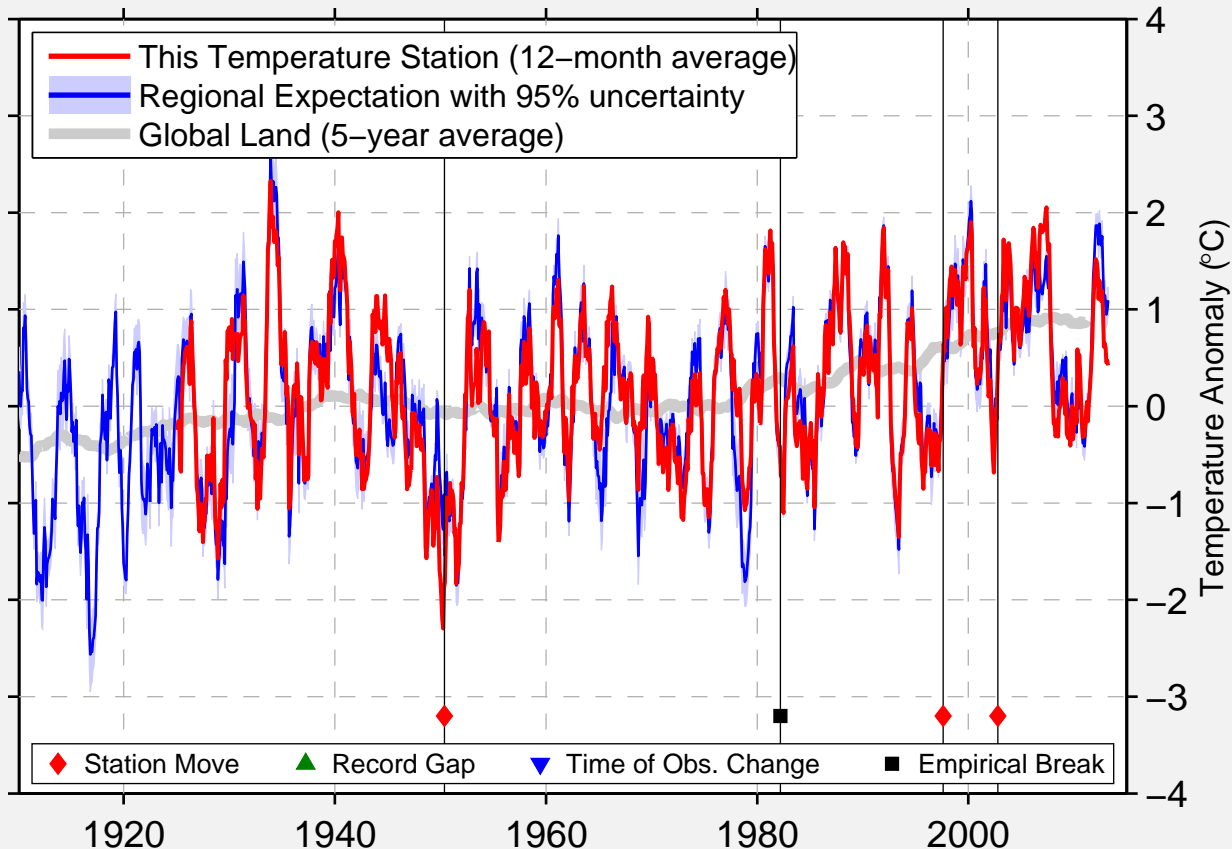

MYSTIC LAKE

45.244 N, 109.731 W (United States)

Data Quality Controlled and Aligned at Breakpoints

Berkeley Earth