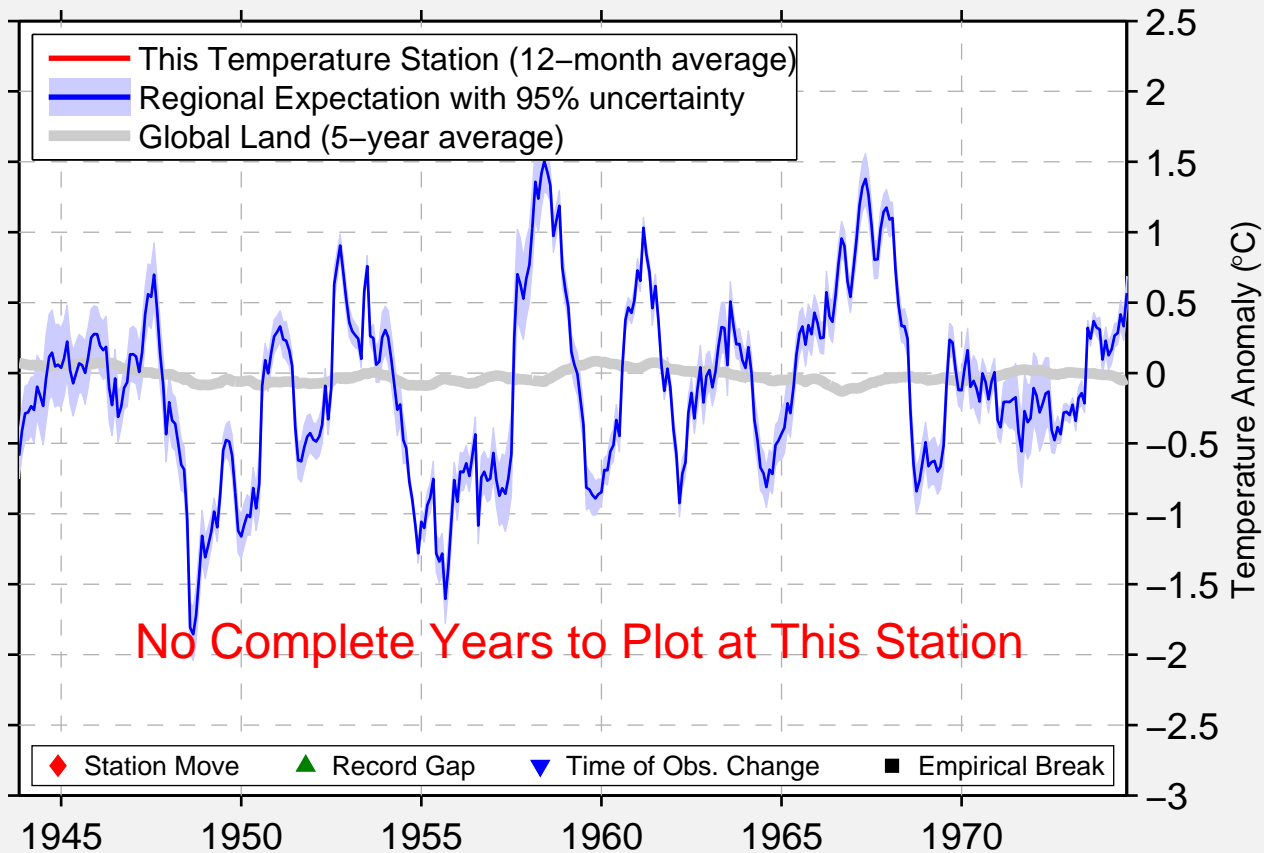

LA GRANDE 19 WSW

45.233 N, 118.450 W (United States)

No Complete Years to Plot at This Station

◆ Station Move ▲ Record Gap ▼ Time of Obs. Change ■ Empirical Break