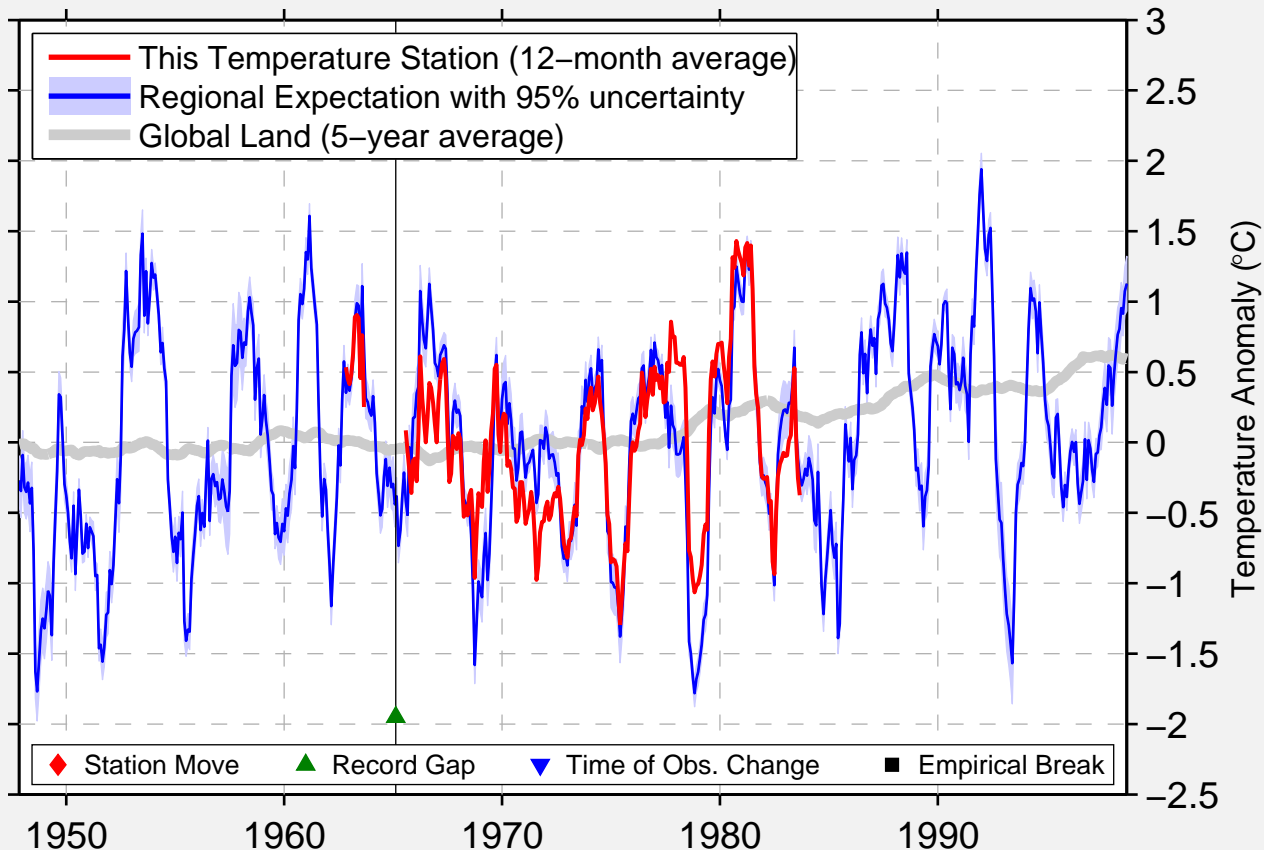

# GALLATIN GATEWAY 26 SSW

45.225 N, 111.267 W (United States)

Data Quality Controlled and Aligned at Breakpoints

Berkeley Earth