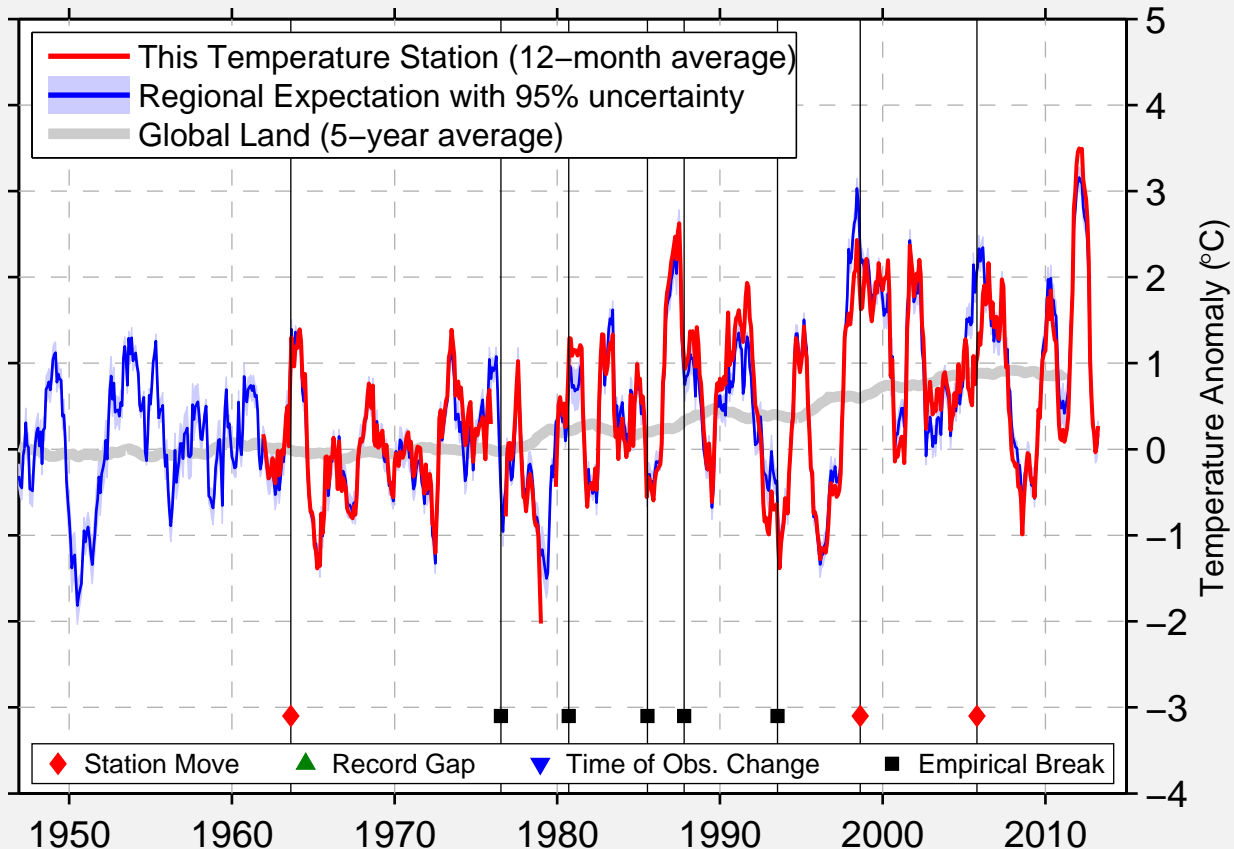

RIDGELAND 1 NNE

45.214 N, 91.887 W (United States)

Data Quality Controlled and Aligned at Breakpoints

Berkeley Earth