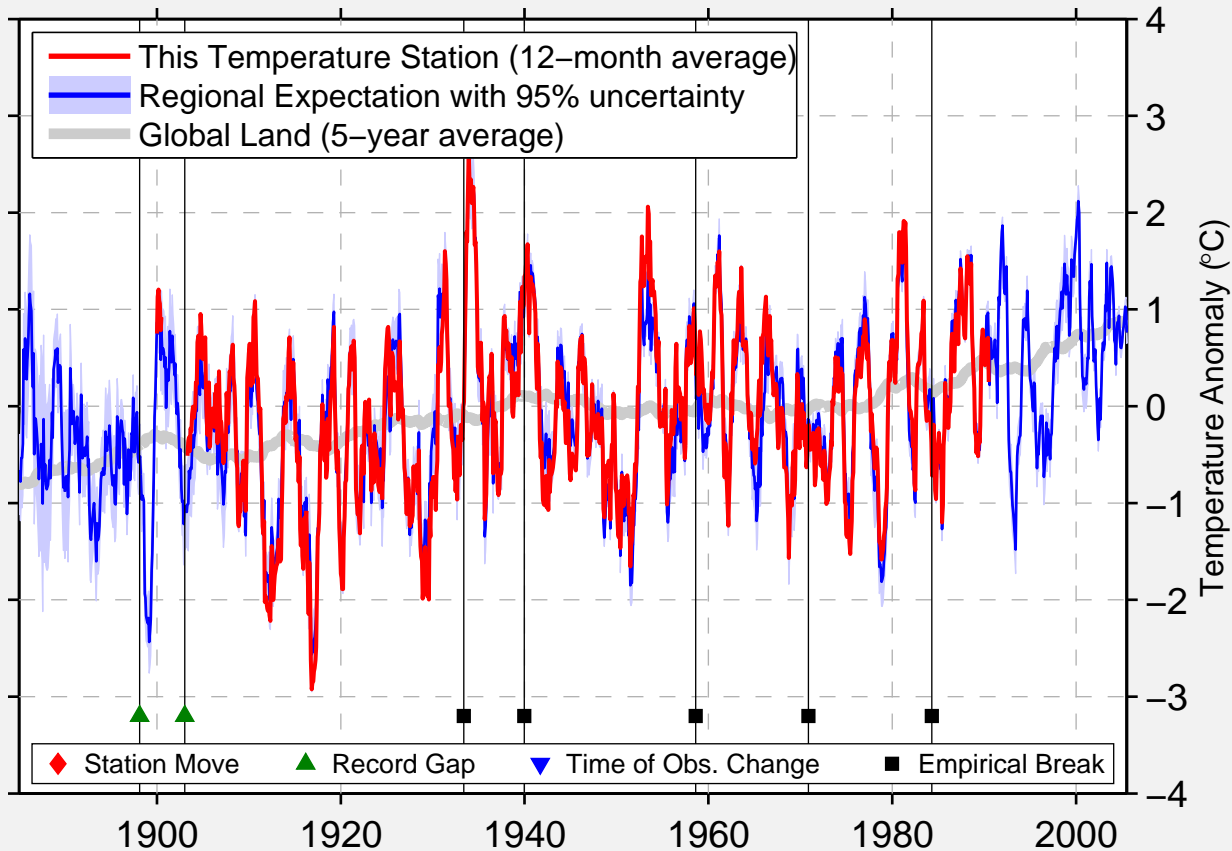

# RED-LODGE-1NW

45.200 N, 109.300 W (United States)

Data Quality Controlled and Aligned at Breakpoints

Berkeley Earth