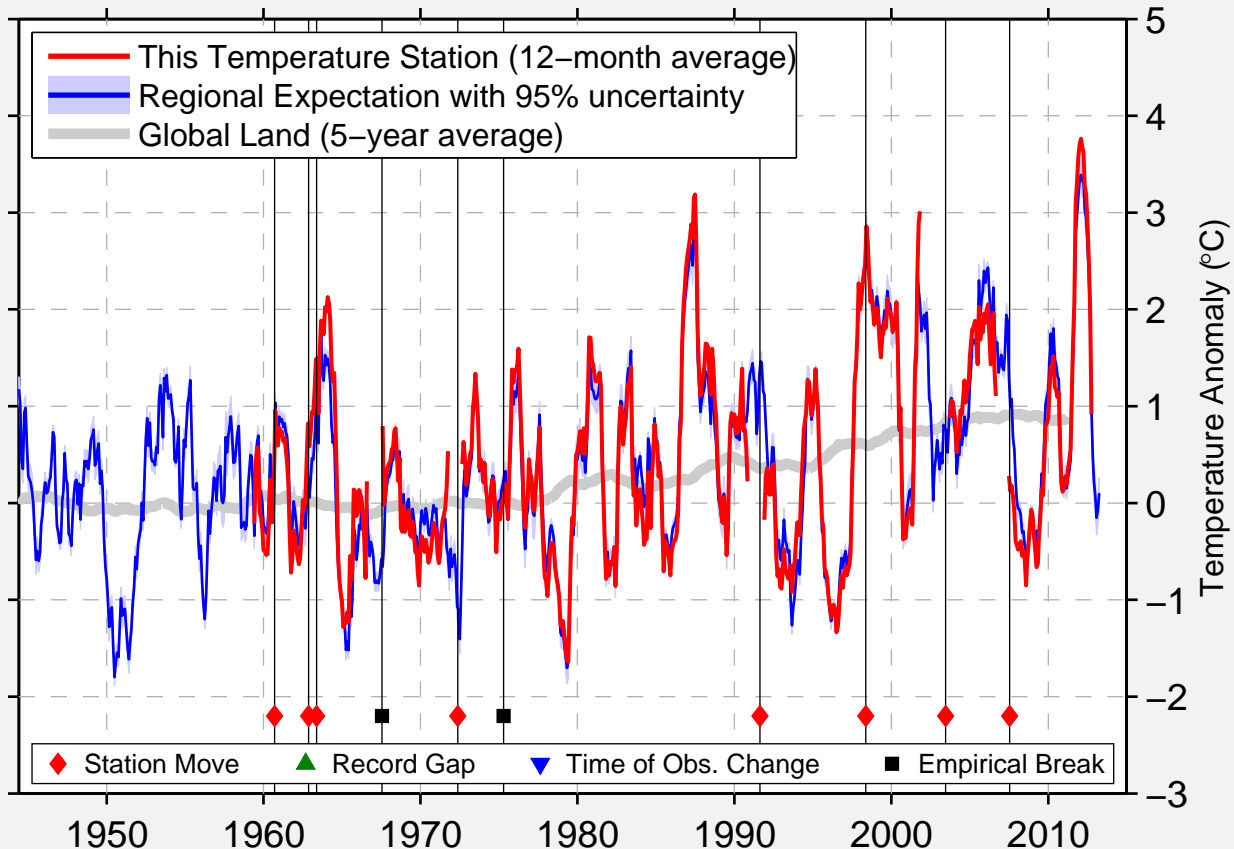

BUFFALO 2NE

45.186 N, 93.857 W (United States)

Data Quality Controlled and Aligned at Breakpoints

Berkeley Earth