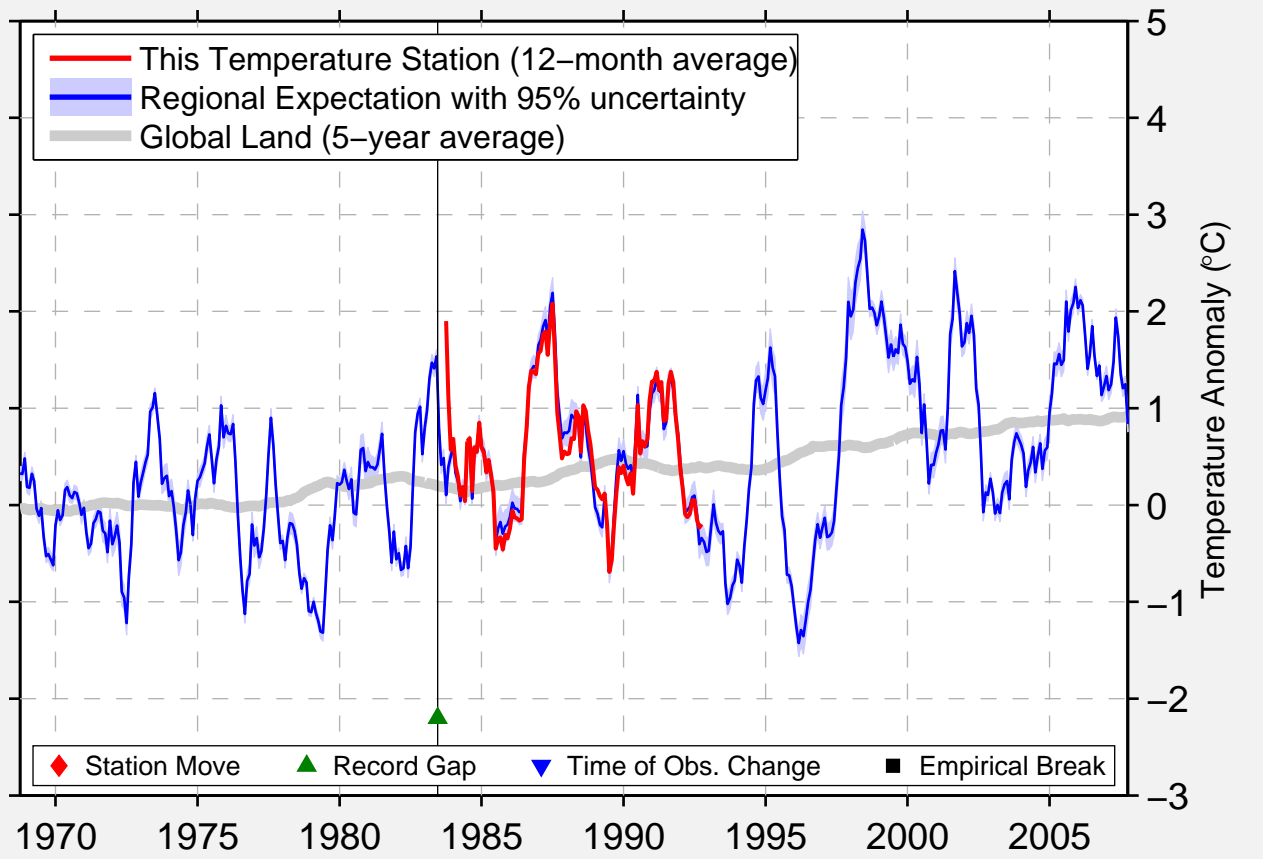

# WHITE LAKE 1 SE

45.160 N, 88.750 W (United States)

◆ Station Move    ▲ Record Gap    ▼ Time of Obs. Change    ■ Empirical Break