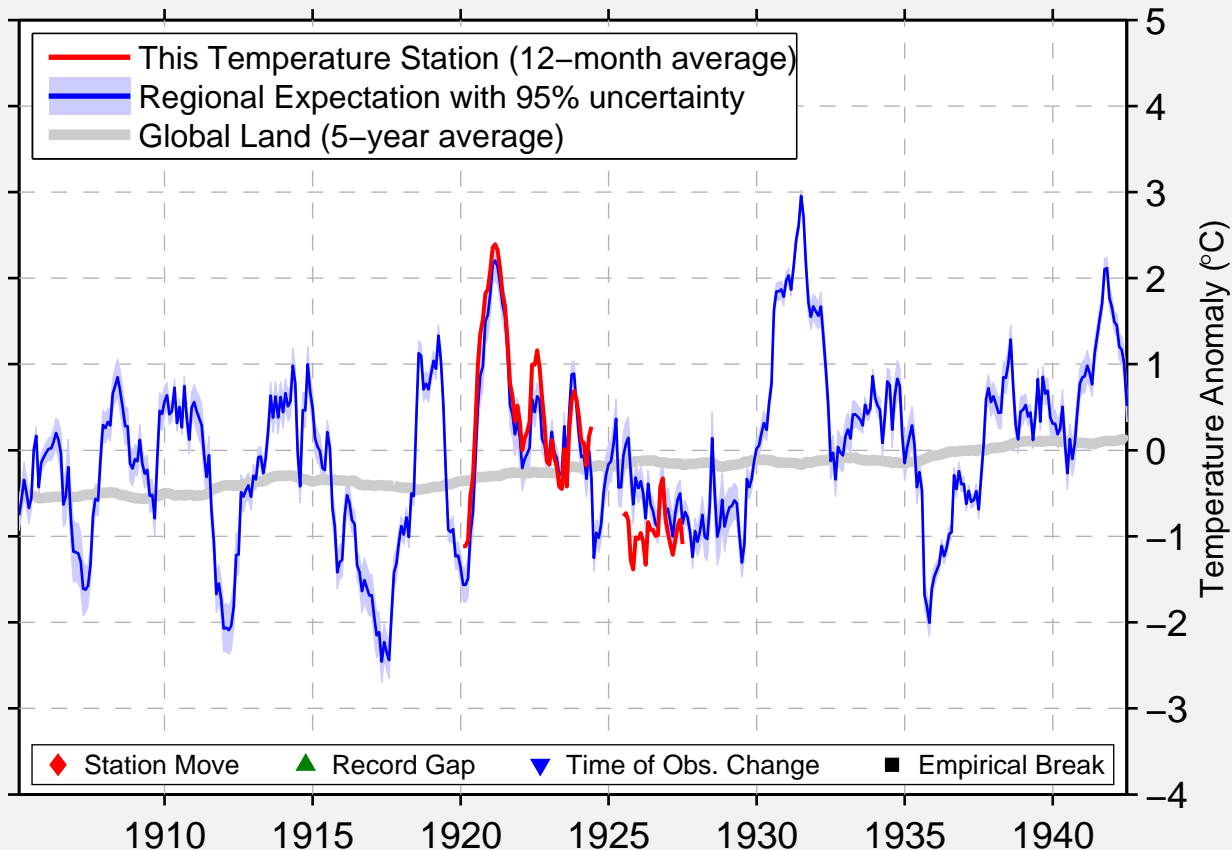

CENTERVILLE LAKE

45.167 N, 93.067 W (United States)

Data Quality Controlled and Aligned at Breakpoints

Berkeley Earth