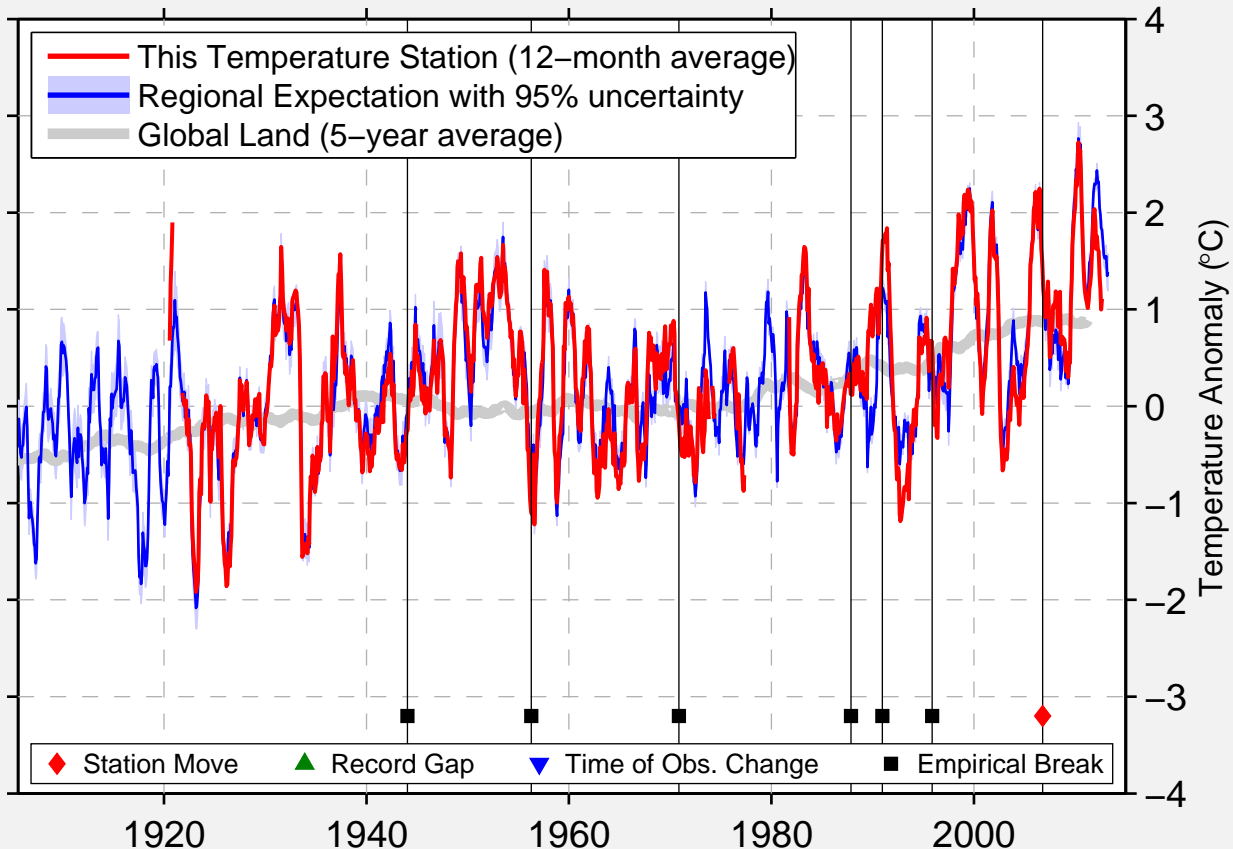

WOODLAND

45.153 N, 67.402 W (United States)

Data Quality Controlled and Aligned at Breakpoints

Berkeley Earth