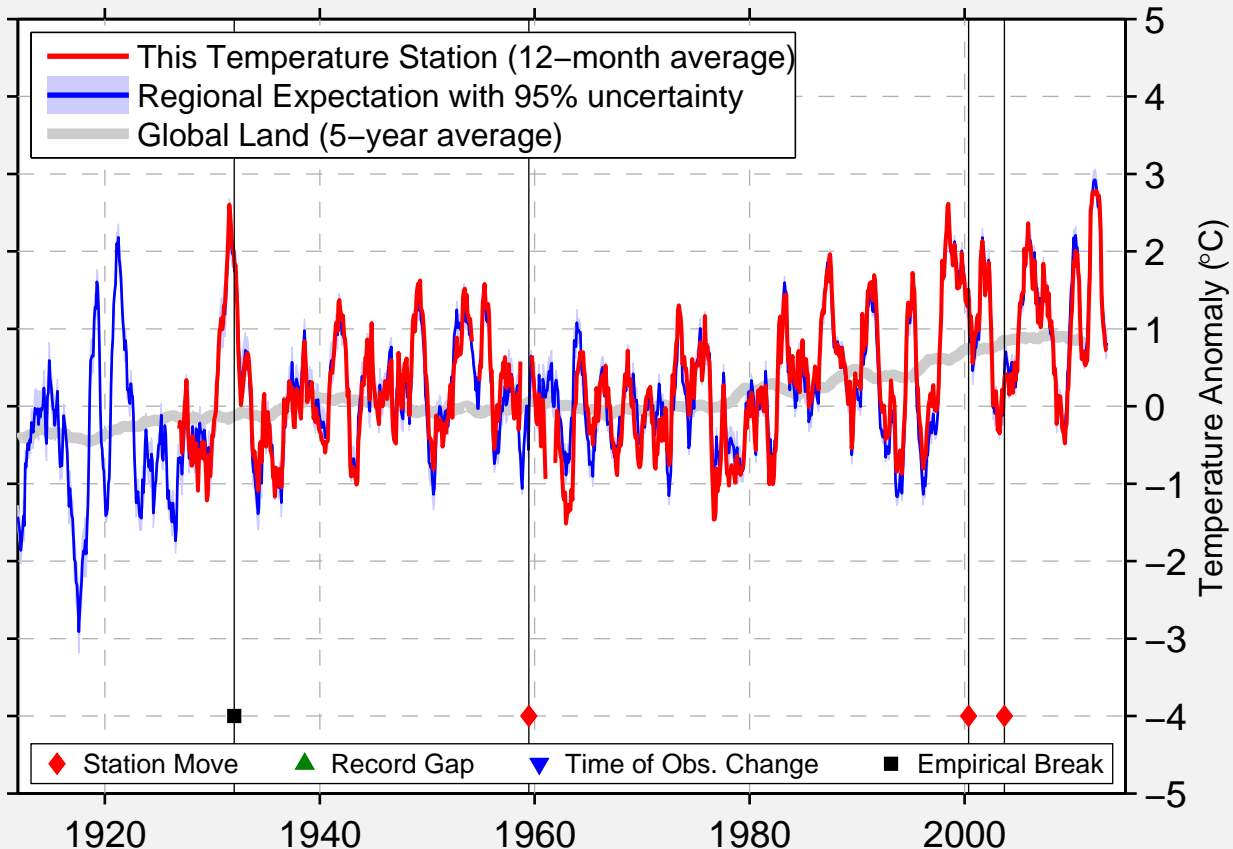

EAST JORDAN

45.152 N, 85.132 W (United States)

Data Quality Controlled and Aligned at Breakpoints

Berkeley Earth