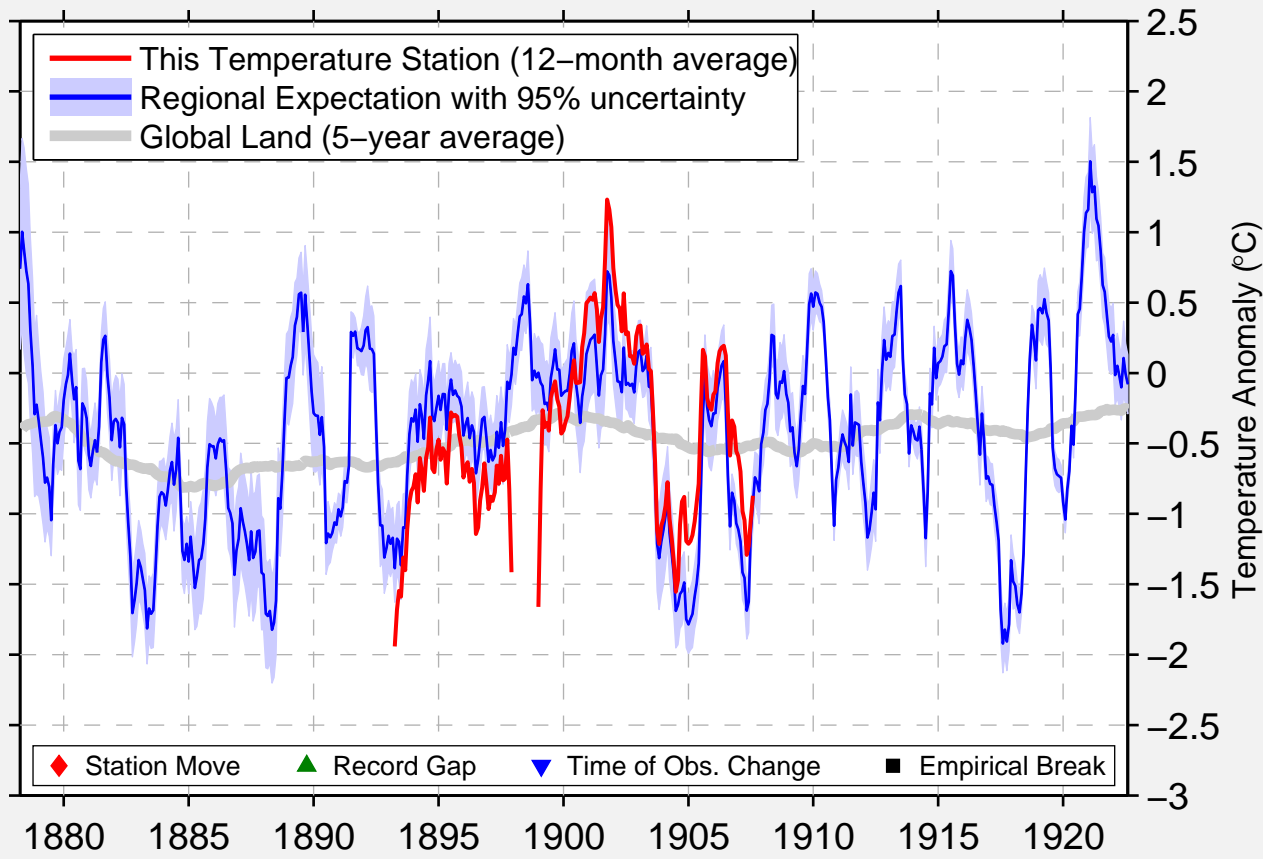

# MAYFIELD

45.133 N, 69.683 W (United States)

Data Quality Controlled and Aligned at Breakpoints

Berkeley Earth