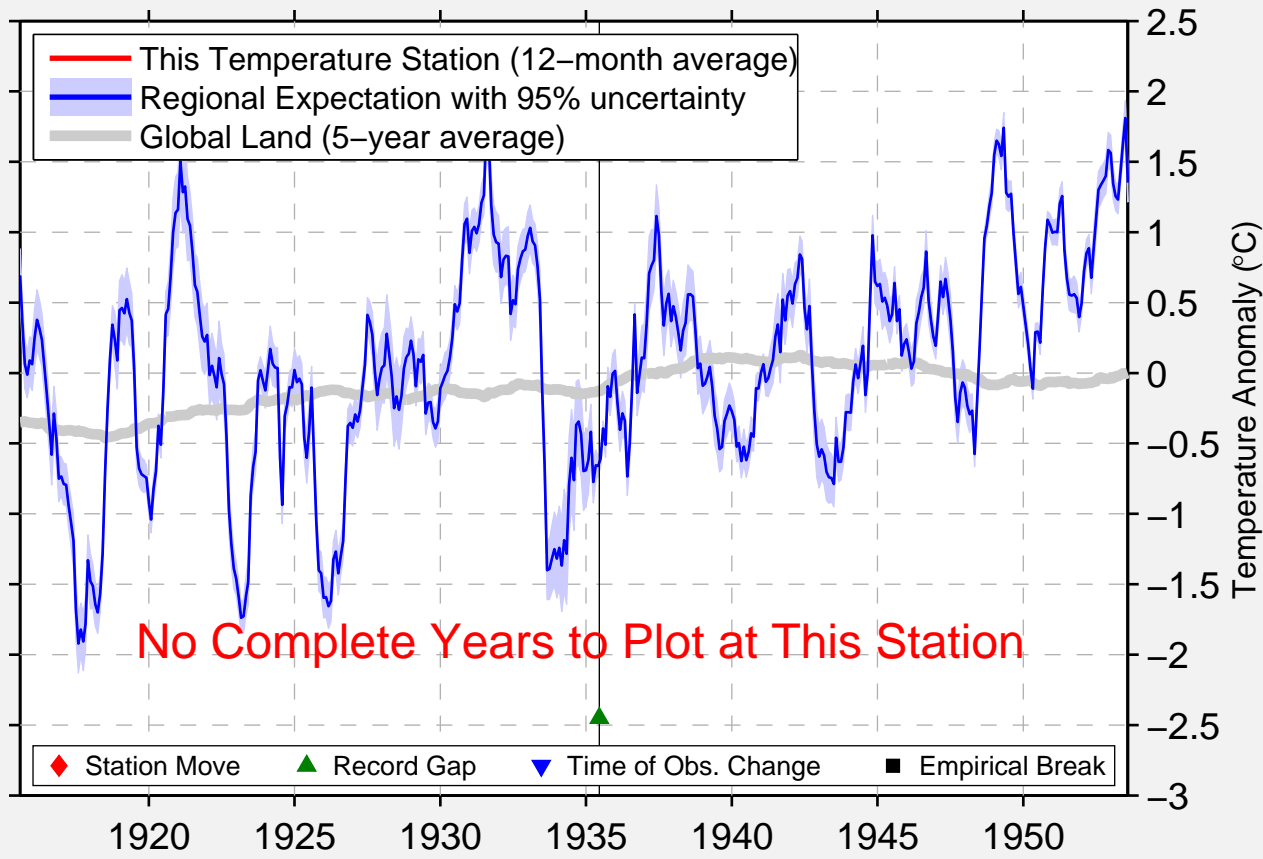

MOUNT BIGELOW

45.133 N, 70.283 W (United States)

No Complete Years to Plot at This Station