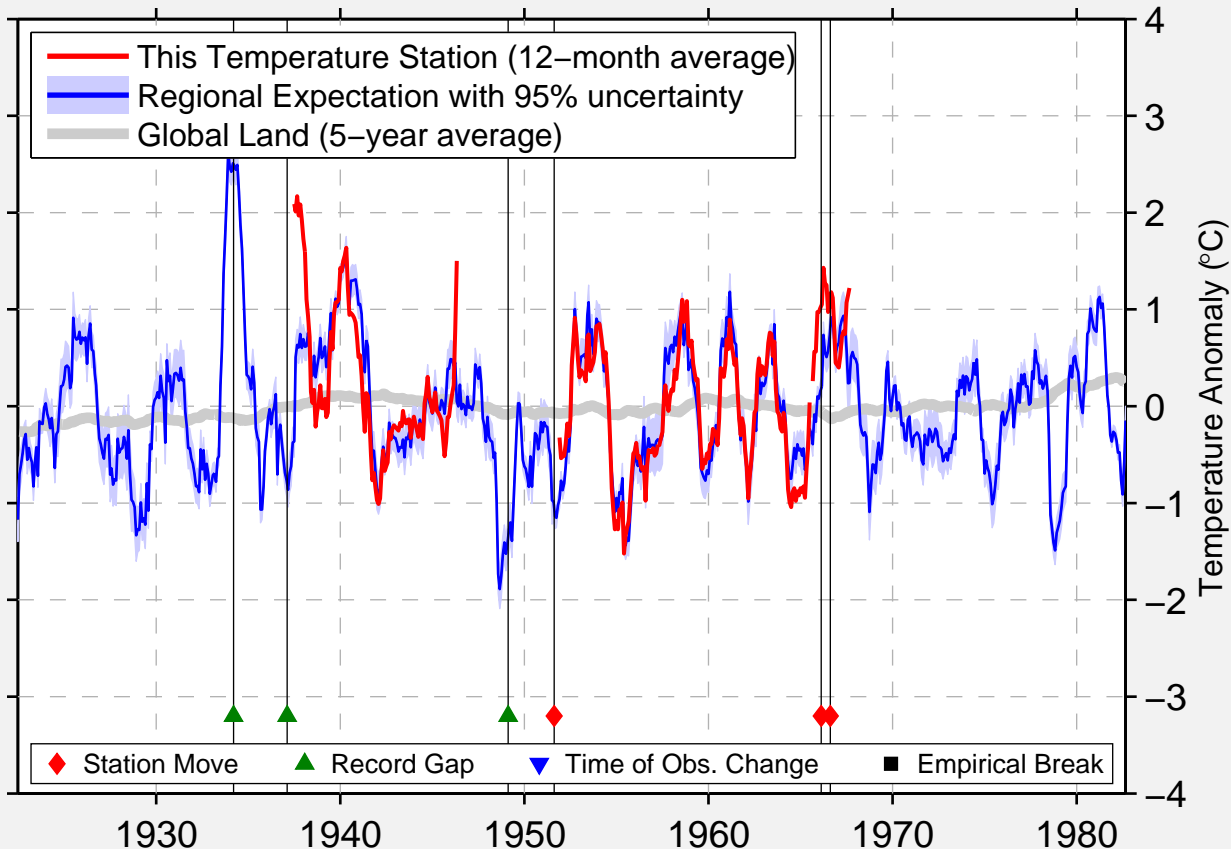

BIG CREEK 1 S

45.133 N, 115.317 W (United States)

Data Quality Controlled and Aligned at Breakpoints

Berkeley Earth