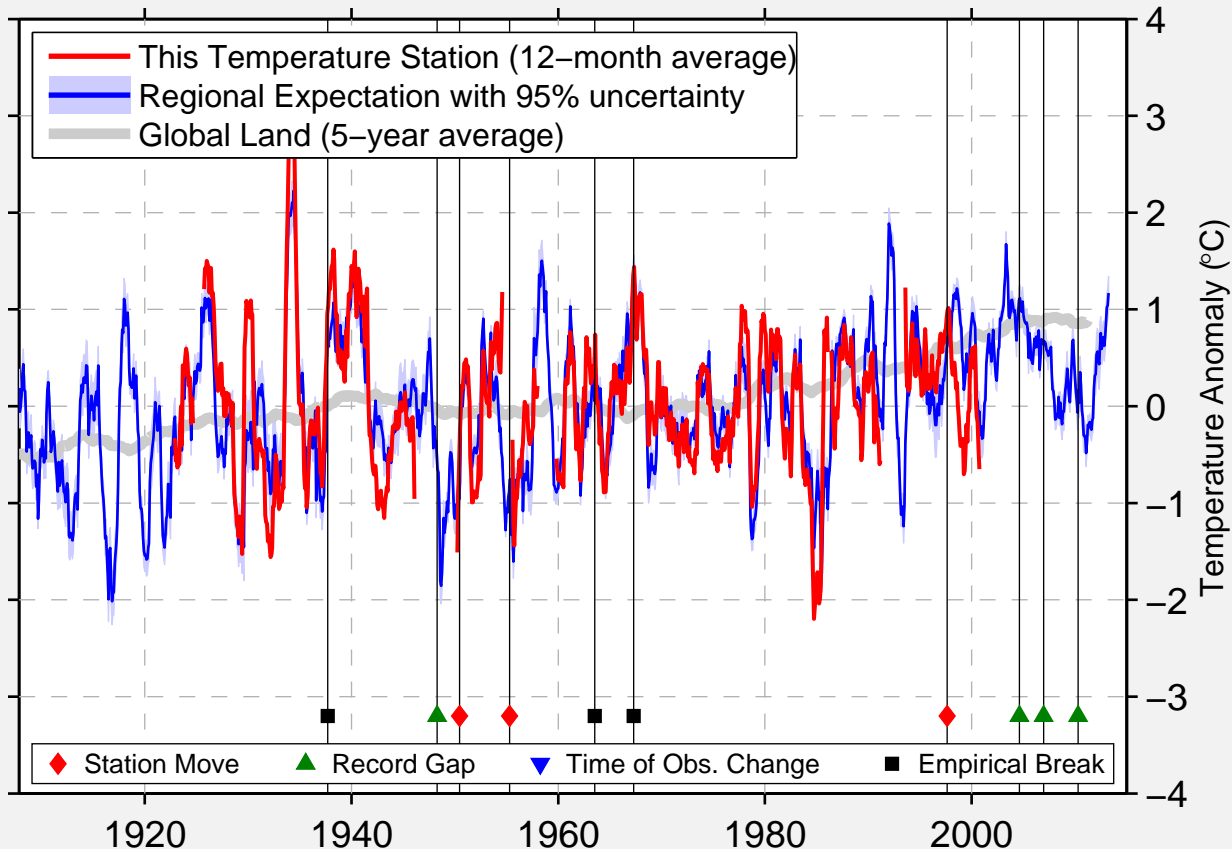

UKIAH

45.133 N, 118.934 W (United States)

Data Quality Controlled and Aligned at Breakpoints

Berkeley Earth