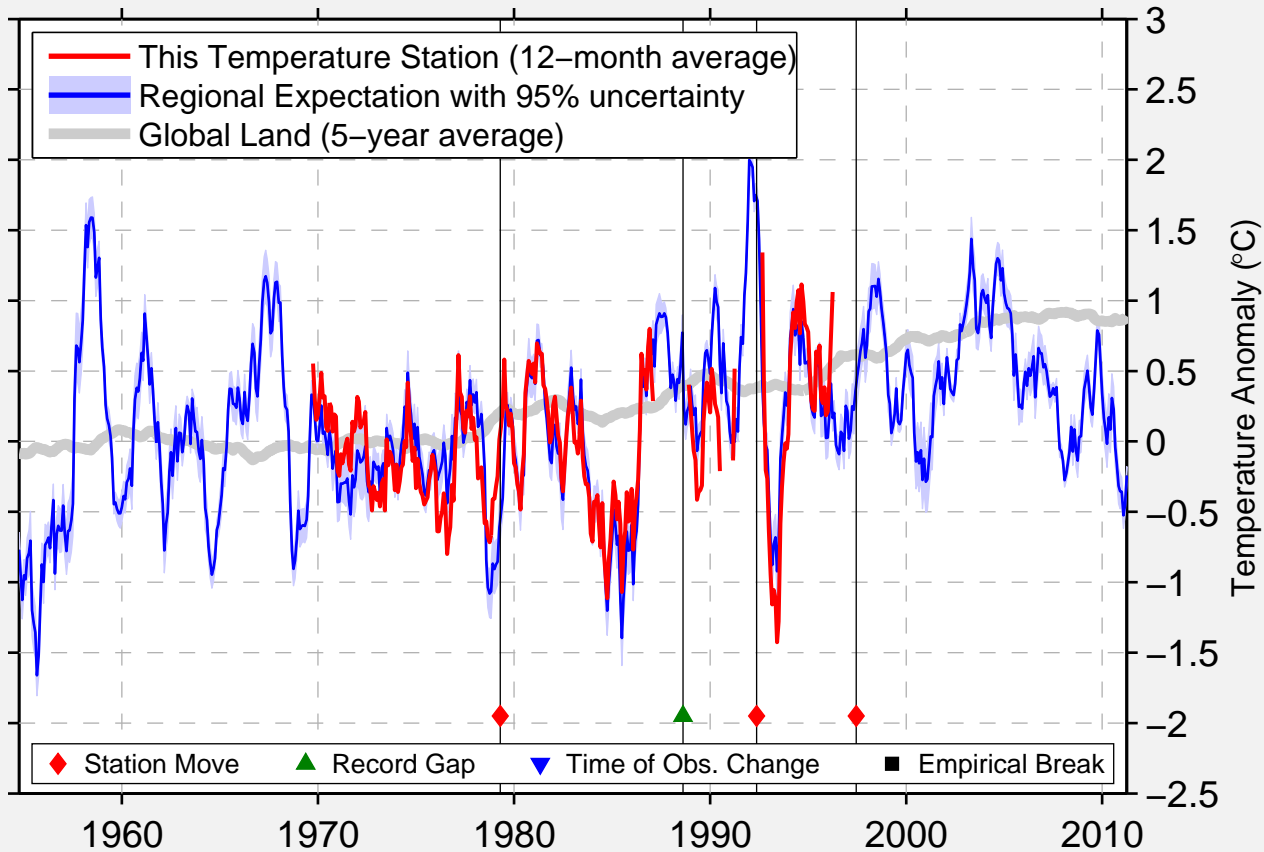

PINE GROVE 5 ENE

45.129 N, 121.256 W (United States)

Data Quality Controlled and Aligned at Breakpoints

Berkeley Earth