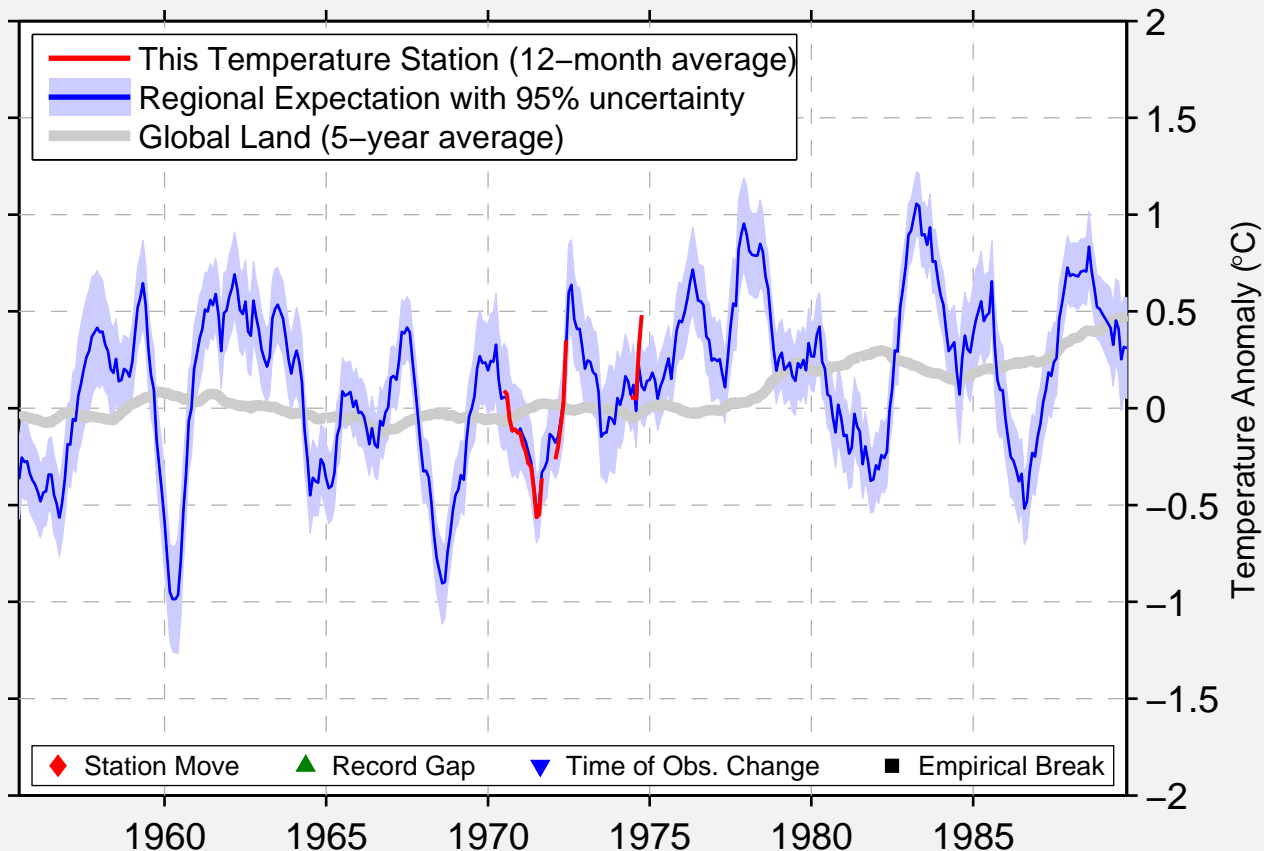

# MARGARET RIVER CALM

33.947 S, 115.074 E (Australia)

Data Quality Controlled and Aligned at Breakpoints

Berkeley Earth