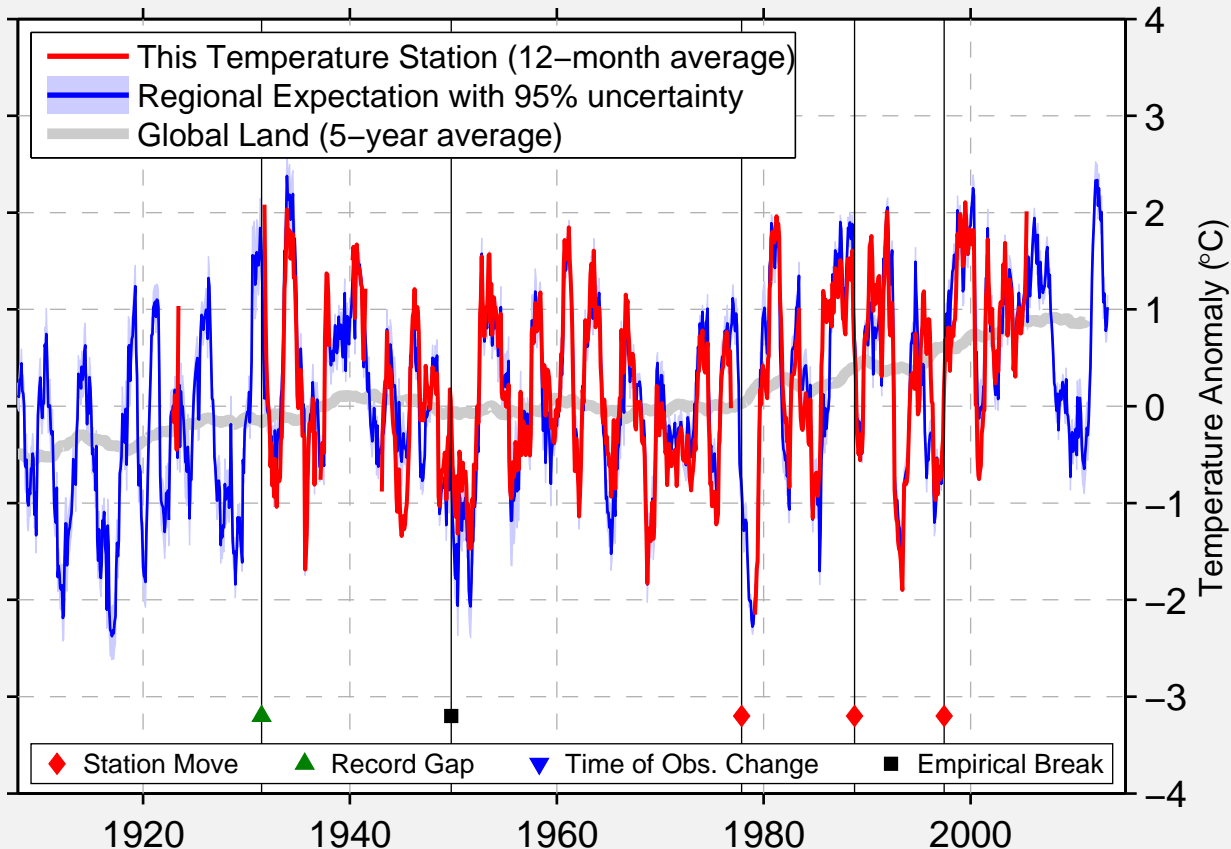

WYOLA 1 SW

45.122 N, 107.406 W (United States)

Data Quality Controlled and Aligned at Breakpoints

Berkeley Earth