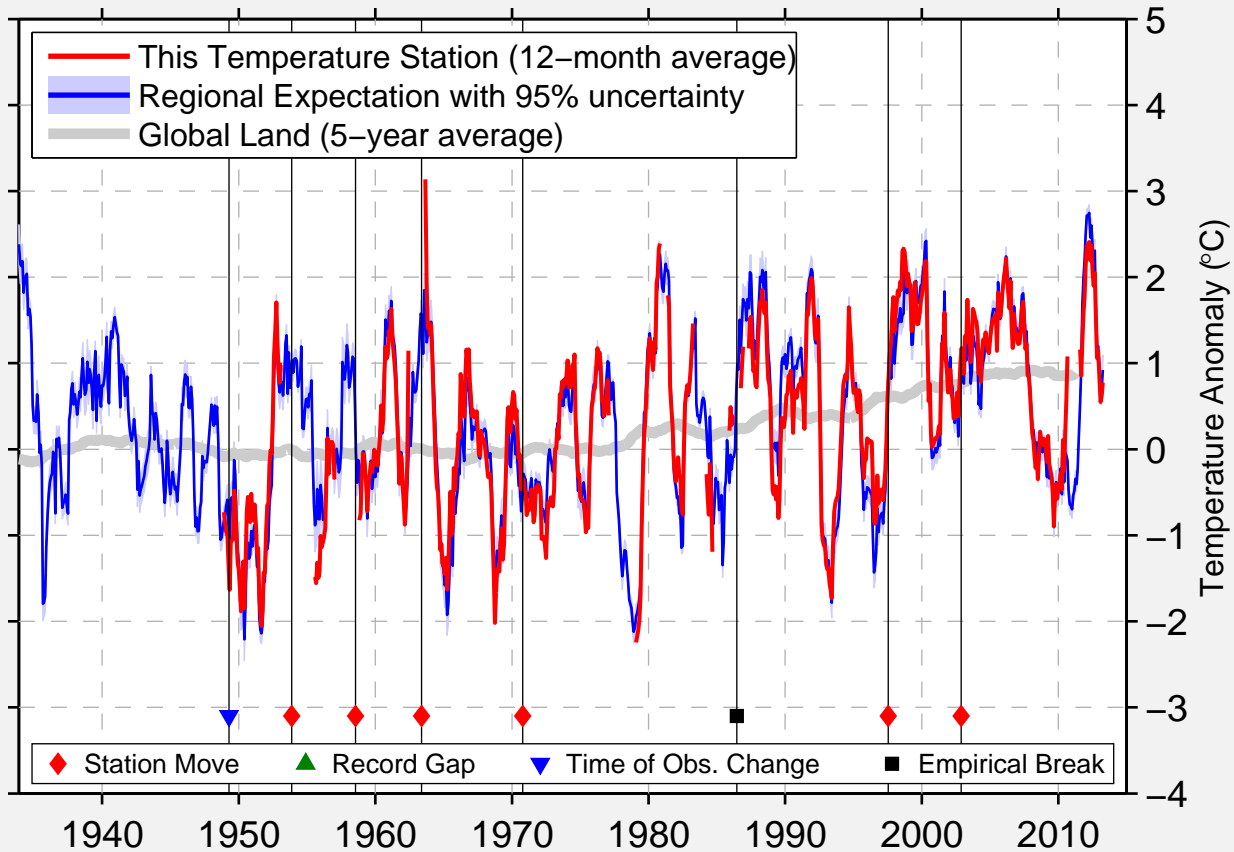

MOORHEAD 9 NE

45.121 N, 105.809 W (United States)

Data Quality Controlled and Aligned at Breakpoints

Berkeley Earth