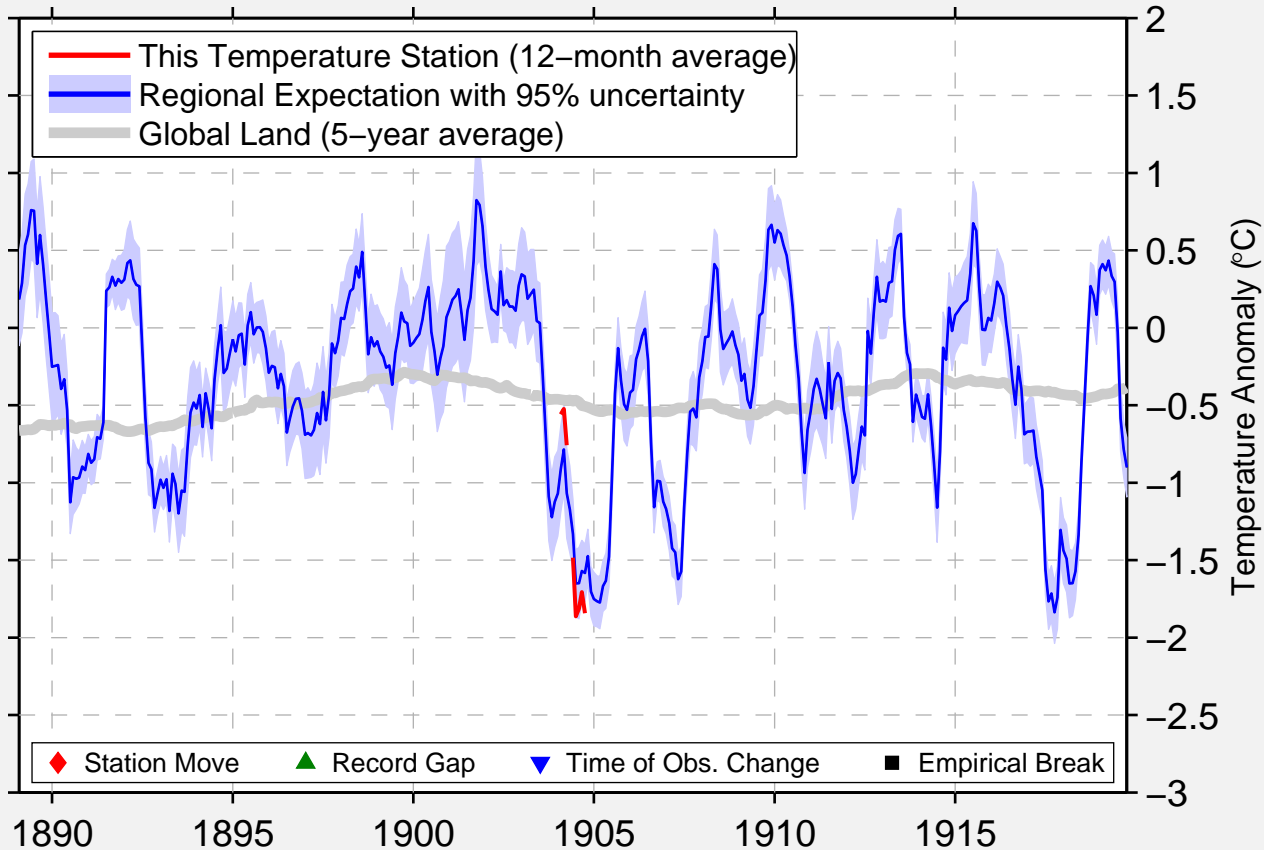

SOUTH LAGRANGE

45.117 N, 68.817 W (United States)

Data Quality Controlled and Aligned at Breakpoints

Berkeley Earth