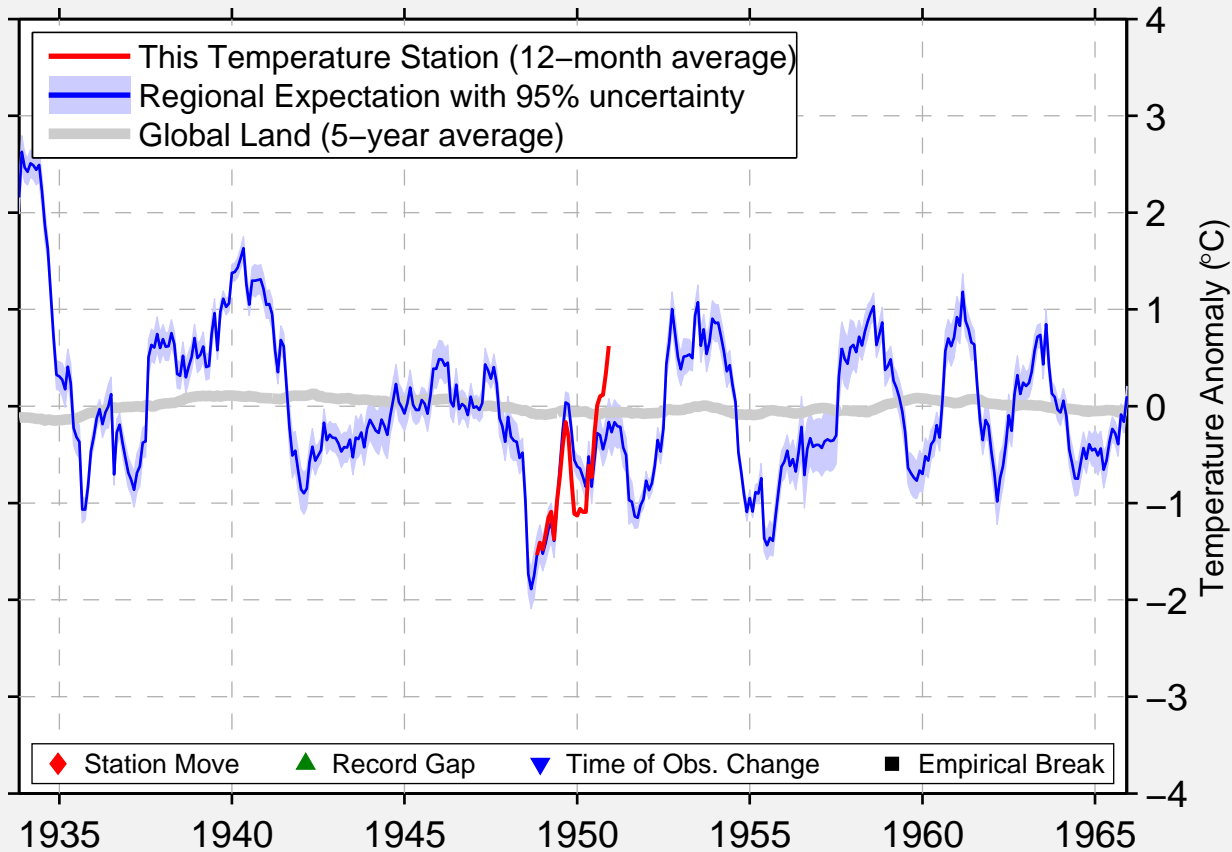

FORNEY 7 7 N BLKBIRD MINE

45.117 N, 114.350 W (United States)

Data Quality Controlled and Aligned at Breakpoints

Berkeley Earth